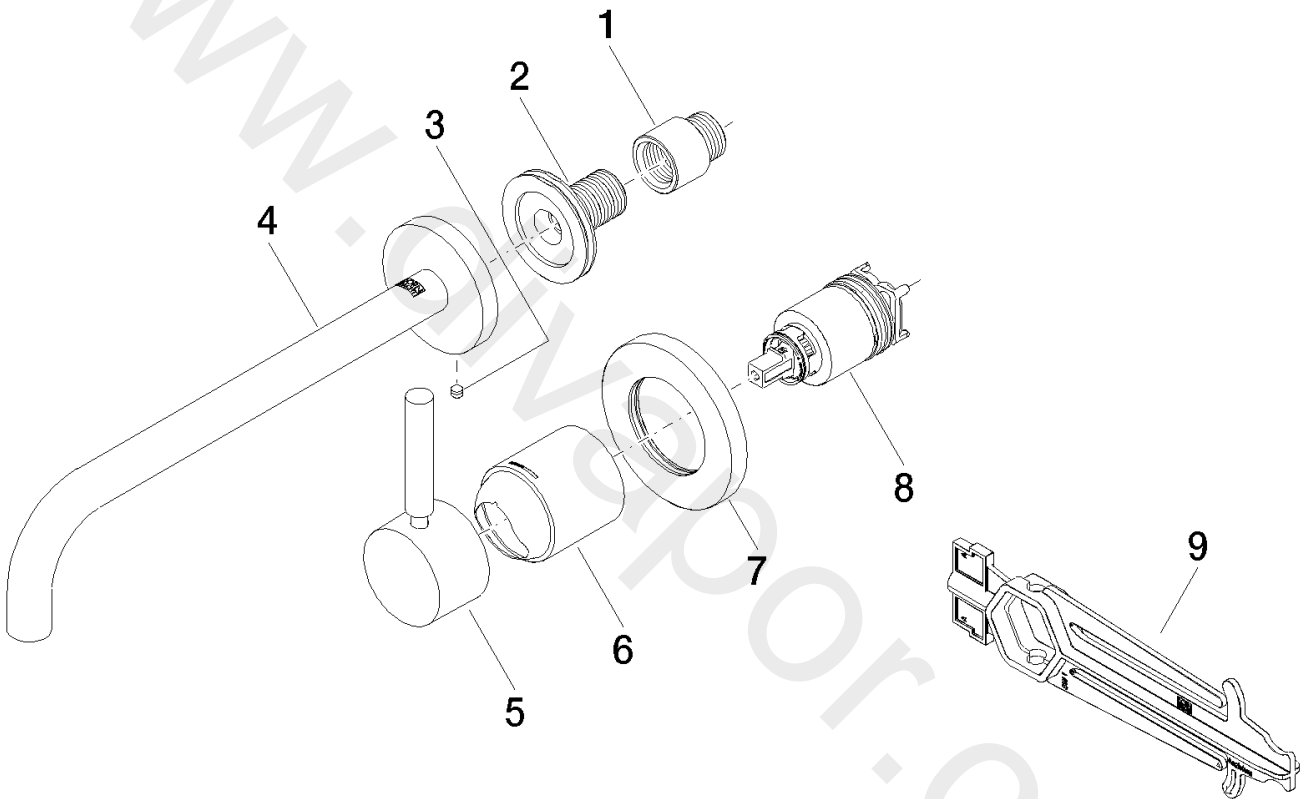

Washbasin - META

Wall-mounted single-lever basin mixer with individual rosettes

Article number: 36 863 660-06

Washbasin - META

Wall-mounted single-lever basin mixer with individual rosettes

Article number: 36 863 660-06

Spare parts list

Position	Quantity used	Item Number	Spare part	Delivery time
1	1	09 24 03 072 10 90	nipple	2
2	1	90 24 03 280 00 90	nipple	2
3	1	09 31 11 112 90	pin	60
4	1	90 28 22 352 00-06	spout	10
5	1	90 20 66 007 00-06	handle	10
6	1	09 11 02 288-06	cover	10
7	1	90 27 62 011 00-06	rosette	10
8	1	90 15 05 064 01 90	cartridge	2
9	1	09 30 09 064 90	key	2