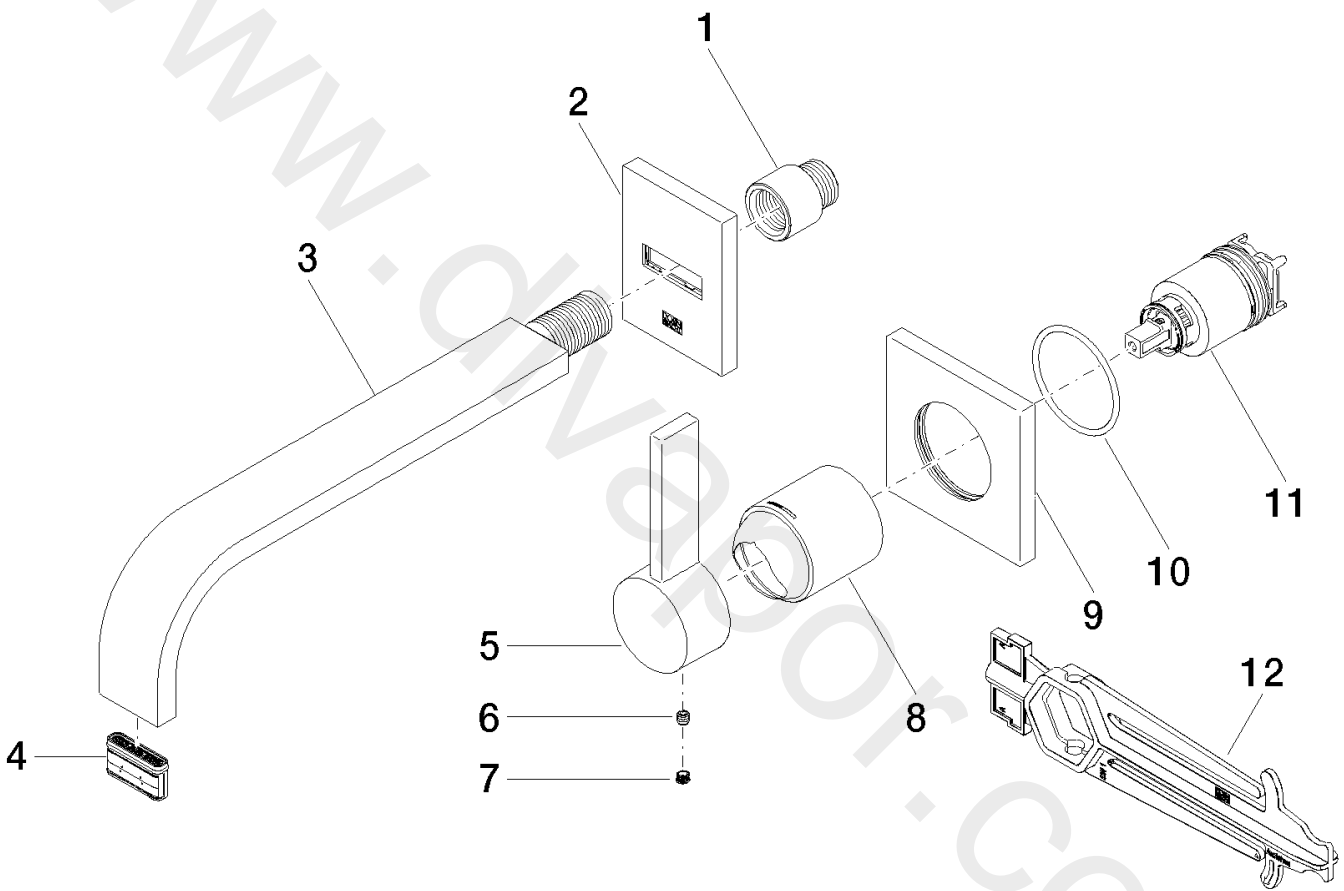

Washbasin - MEM

Wall-mounted single-lever basin mixer without pop-up waste

Article number: 36 862 782-99

## Washbasin - MEM

Wall-mounted single-lever basin mixer without pop-up waste

Article number: 36 862 782-99

### Spare parts list

Position	Quantity used	Item Number	Spare part	Delivery time
1	1	09 24 03 072 10 90	nipple	2
2	1	90 27 78 038 00-99	rosette	30
3	1	04 28 22 148 10-99	spout	30
4	1	90 29 03 109 00 90	aerator	2
5	1	09 20 78 058-99	handle	30
6	1	09 31 11 030 90	pin	2
7	1	09 31 20 109 90	plug	2
8	1	09 11 02 288-99	cover	30
9	1	09 27 78 039-99	rosette	30
10	1	09 14 10 049 90	seal	2
11	1	90 15 05 064 01 90	cartridge	2
12	1	09 30 09 064 90	key	2