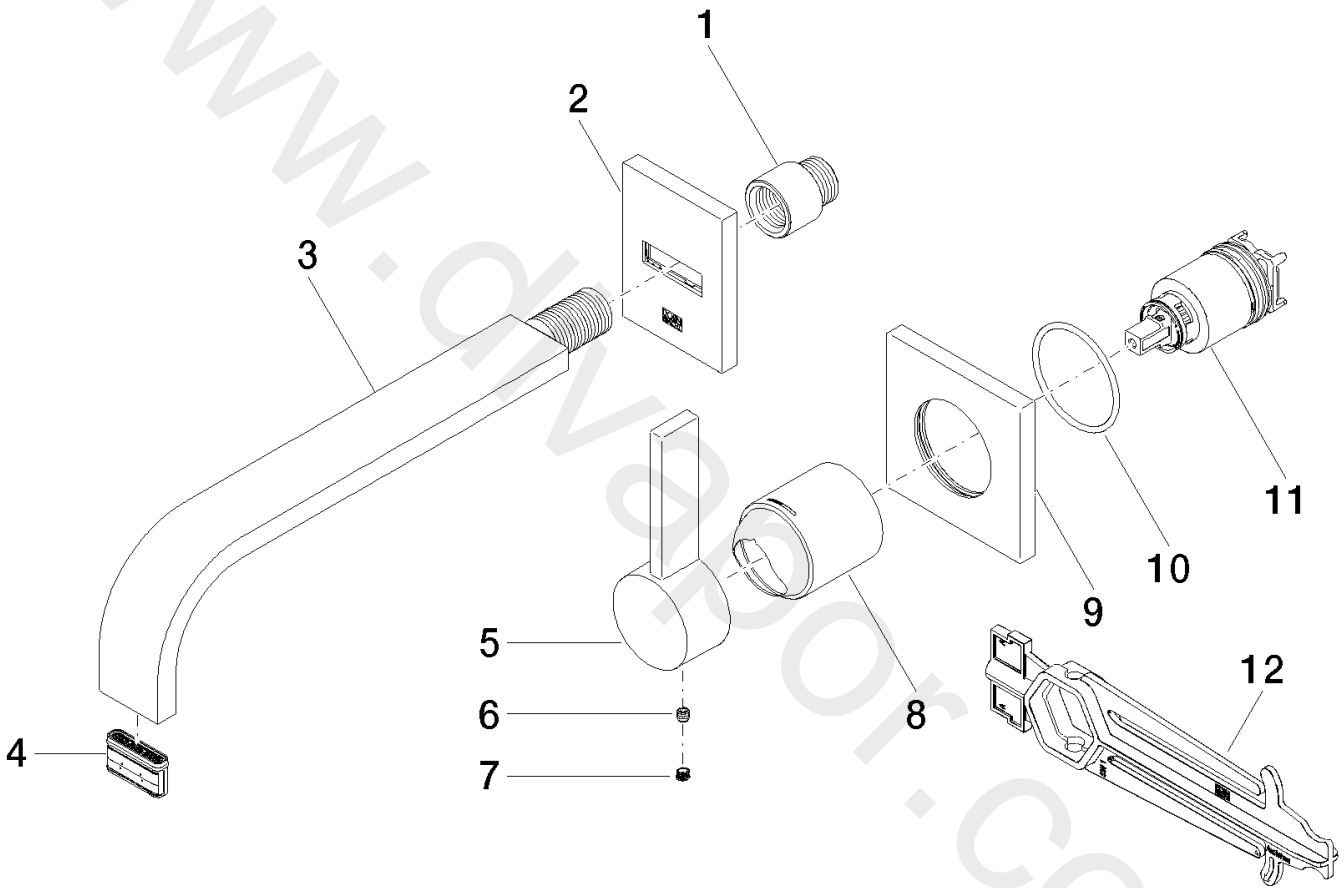

Washbasin - MEM

Wall-mounted single-lever basin mixer without pop-up waste

Article number: 36 862 782-08

Washbasin - MEM

Wall-mounted single-lever basin mixer without pop-up waste

Article number: 36 862 782-08

Spare parts list

Position	Quantity used	Item Number	Spare part	Delivery time
1	1	09 24 03 072 10 90	nipple	2
2	1	90 27 78 038 00-08	rosette	20
3	1	04 28 22 148 10-08	spout	20
4	1	90 29 03 109 00 90	aerator	2
5	1	09 20 78 058-08	handle	20
6	1	09 31 11 030 90	pin	2
7	1	09 31 20 109 90	plug	2
8	1	09 11 02 288-08	cover	20
9	1	09 27 78 039-08	rosette	20
10	1	09 14 10 049 90	seal	2
11	1	90 15 05 064 01 90	cartridge	2
12	1	09 30 09 064 90	key	2