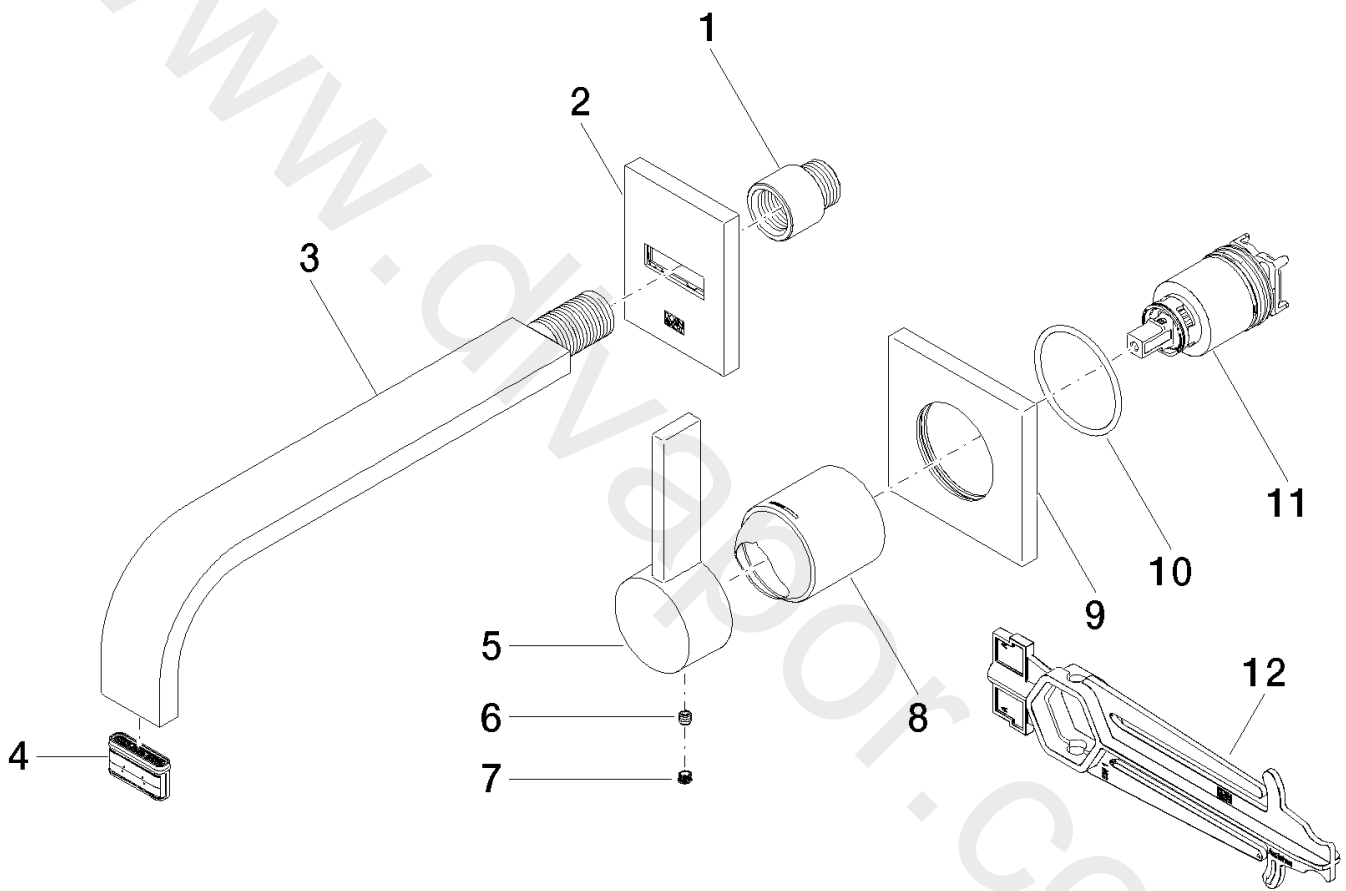

Washbasin - MEM

Wall-mounted single-lever basin mixer without pop-up waste

Article number: 36 862 782-06

## Washbasin - MEM

Wall-mounted single-lever basin mixer without pop-up waste

Article number: 36 862 782-06

### Spare parts list

Position	Quantity used	Item Number	Spare part	Delivery time
1	1	09 24 03 072 10 90	nipple	2
2	1	90 27 78 038 00-06	rosette	10
3	1	04 28 22 148 10-06	spout	10
4	1	90 29 03 109 00 90	aerator	2
5	1	09 20 78 058-06	handle	10
6	1	09 31 11 030 90	pin	2
7	1	09 31 20 109 90	plug	2
8	1	09 11 02 288-06	cover	10
9	1	09 27 78 039-06	rosette	10
10	1	09 14 10 049 90	seal	2
11	1	90 15 05 064 01 90	cartridge	2
12	1	09 30 09 064 90	key	2