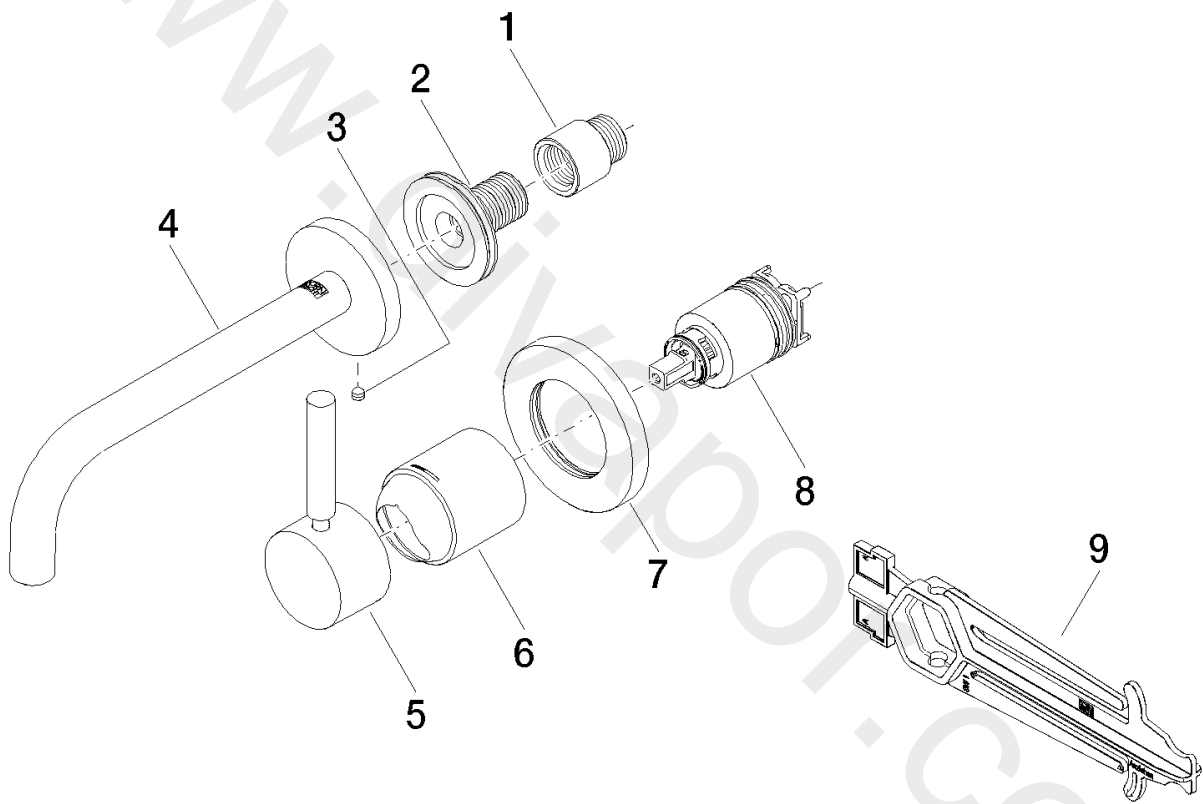

Washbasin - META

Wall-mounted single-lever basin mixer with individual rosettes

Article number: 36 862 660-33

Washbasin - META

Wall-mounted single-lever basin mixer with individual rosettes

Article number: 36 862 660-33

## Spare parts list

Position	Quantity used	Item Number	Spare part	Delivery time
1	1	09 24 03 072 10 90	nipple	2
2	1	90 24 03 280 00 90	nipple	2
3	1	09 31 11 112 90	pin	60
4	1	90 28 22 351 00-33	spout	30
5	1	90 20 66 007 00-33	handle	30
6	1	09 11 02 288-33	cover	30
7	1	90 27 62 011 00-33	rosette	30
8	1	90 15 05 064 01 90	cartridge	2
9	1	09 30 09 064 90	key	2