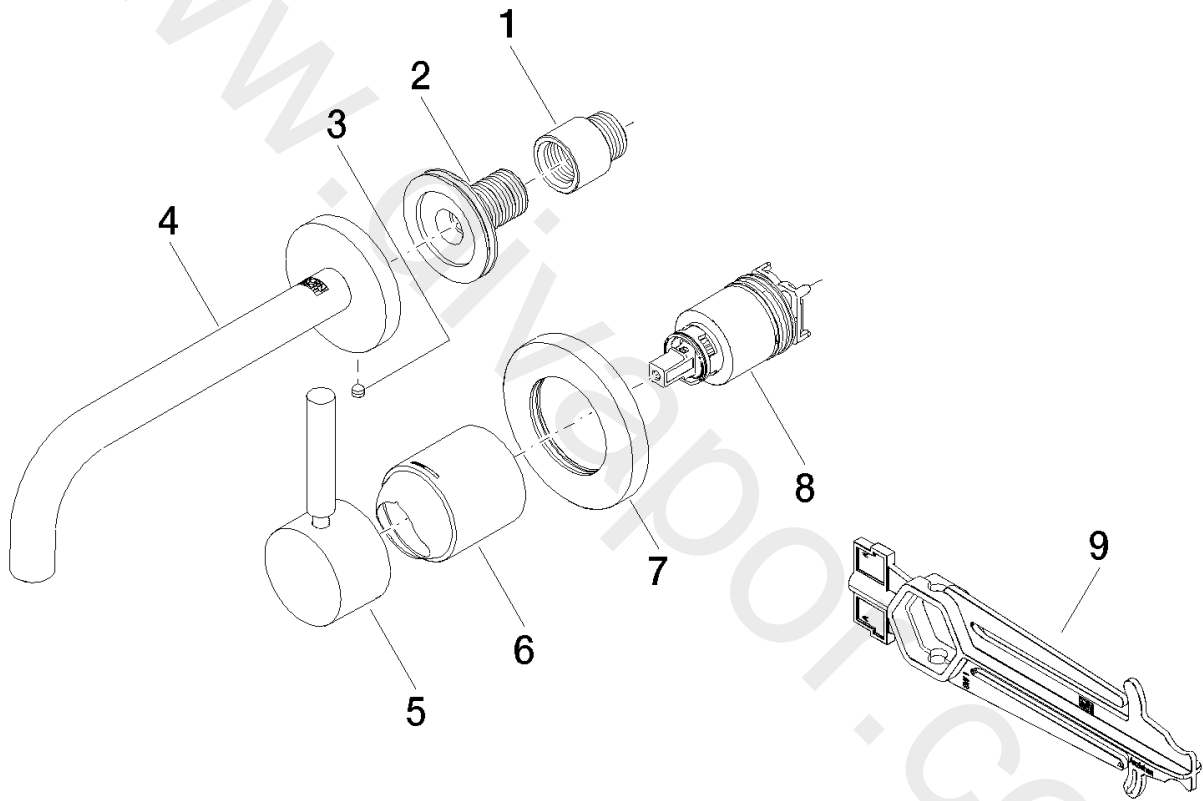

Washbasin - META

Wall-mounted single-lever basin mixer with individual rosettes

Article number: 36 862 660-06

Washbasin - META

Wall-mounted single-lever basin mixer with individual rosettes

Article number: 36 862 660-06

Spare parts list

Position	Quantity used	Item Number	Spare part	Delivery time
1	1	09 24 03 072 10 90	nipple	2
2	1	90 24 03 280 00 90	nipple	2
3	1	09 31 11 112 90	pin	60
4	1	90 28 22 351 00-06	spout	10
5	1	90 20 66 007 00-06	handle	10
6	1	09 11 02 288-06	cover	10
7	1	90 27 62 011 00-06	rosette	10
8	1	90 15 05 064 01 90	cartridge	2
9	1	09 30 09 064 90	key	2