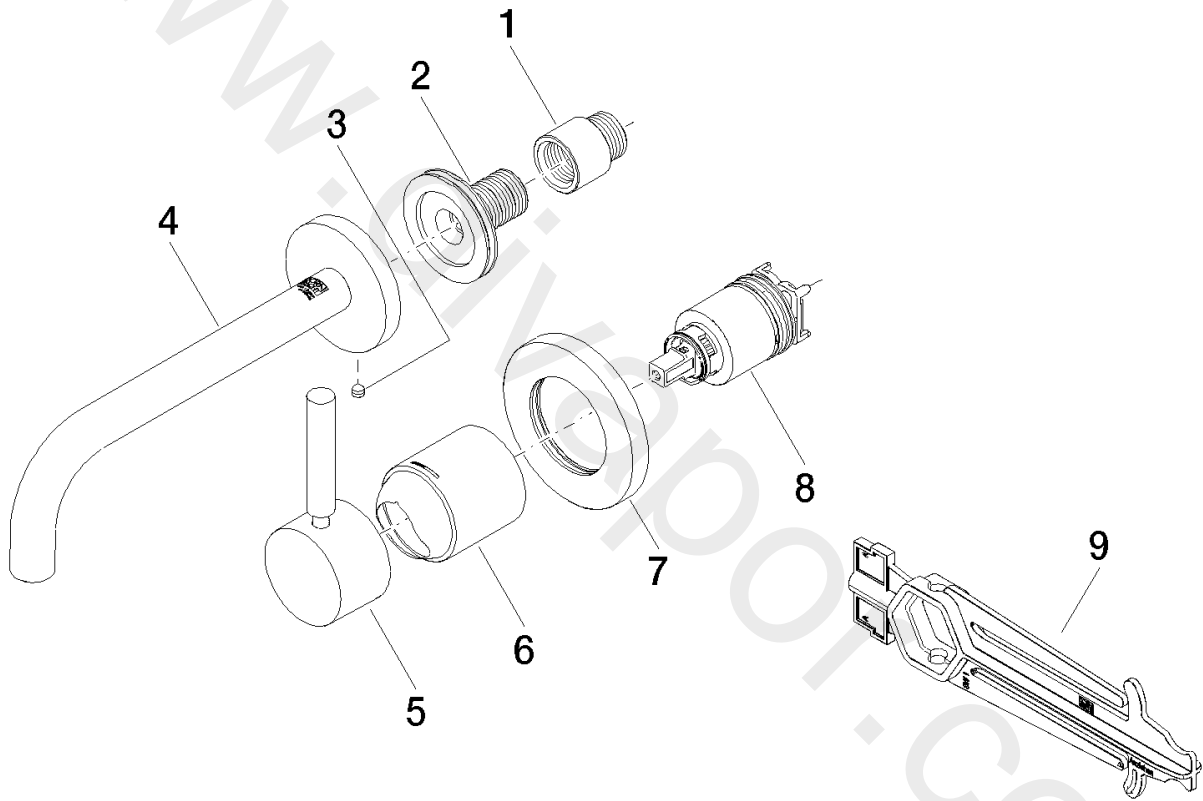

Sink - META

Wall-mounted single-lever mixer with individual flanges - Chrome

Article number: 36 862 660-00 0010

Sink - META

Wall-mounted single-lever mixer with individual flanges - Chrome

Article number: 36 862 660-00 0010

Spare parts list

Position	Number of units	Item Number	Spare part	Lead time
1	1	09 24 03 072 10 90	nipple	2
2	1	90 24 03 280 00 90	nipple	2
3	1	09 31 11 112 90	pin	60
4	1	90 28 22 351 01-00	spout	10
5	1	90 20 66 007 00-00	handle	10
6	1	09 11 02 288-00	cover	10
7	1	90 27 62 011 00-00	rosette	10
8	1	90 15 05 064 01 90	cartridge	2
9	1	09 30 09 064 90	key	2