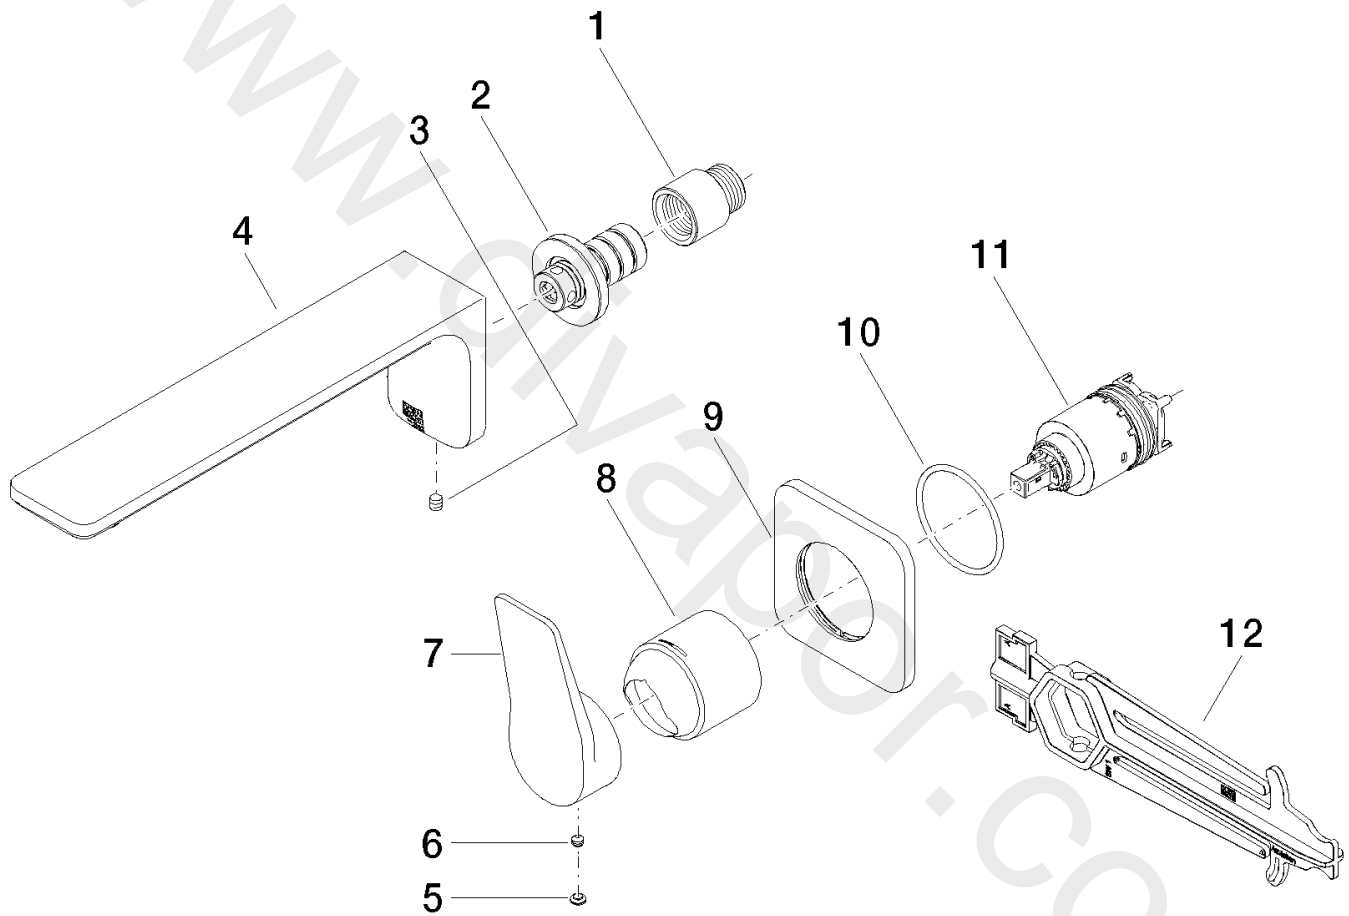

Washbasin - LISSÉ

Wall-mounted single-lever basin mixer without pop-up waste

Article number: 36 861 845-33

## Washbasin - LISSÉ

Wall-mounted single-lever basin mixer without pop-up waste

Article number: 36 861 845-33

### Spare parts list

Position	Quantity used	Item Number	Spare part	Delivery time
1	1	09 24 03 072 10 90	nipple	2
2	1	90 24 03 108 00 90	nipple set	2
3	1	04 31 11 004 00 90	pin	2
4	1	90 11 84 023 00-33	spout	30
5	1	90 31 20 087 00-33	plug	30
6	1	09 31 11 063 90	pin	2
7	1	09 20 84 021-33	handle	30
8	1	09 11 02 288-33	cover	30
9	1	09 27 84 020-33	rosette	60
10	1	09 14 10 049 90	seal	2
11	1	90 15 05 064 01 90	cartridge	2
12	1	09 30 09 064 90	key	2