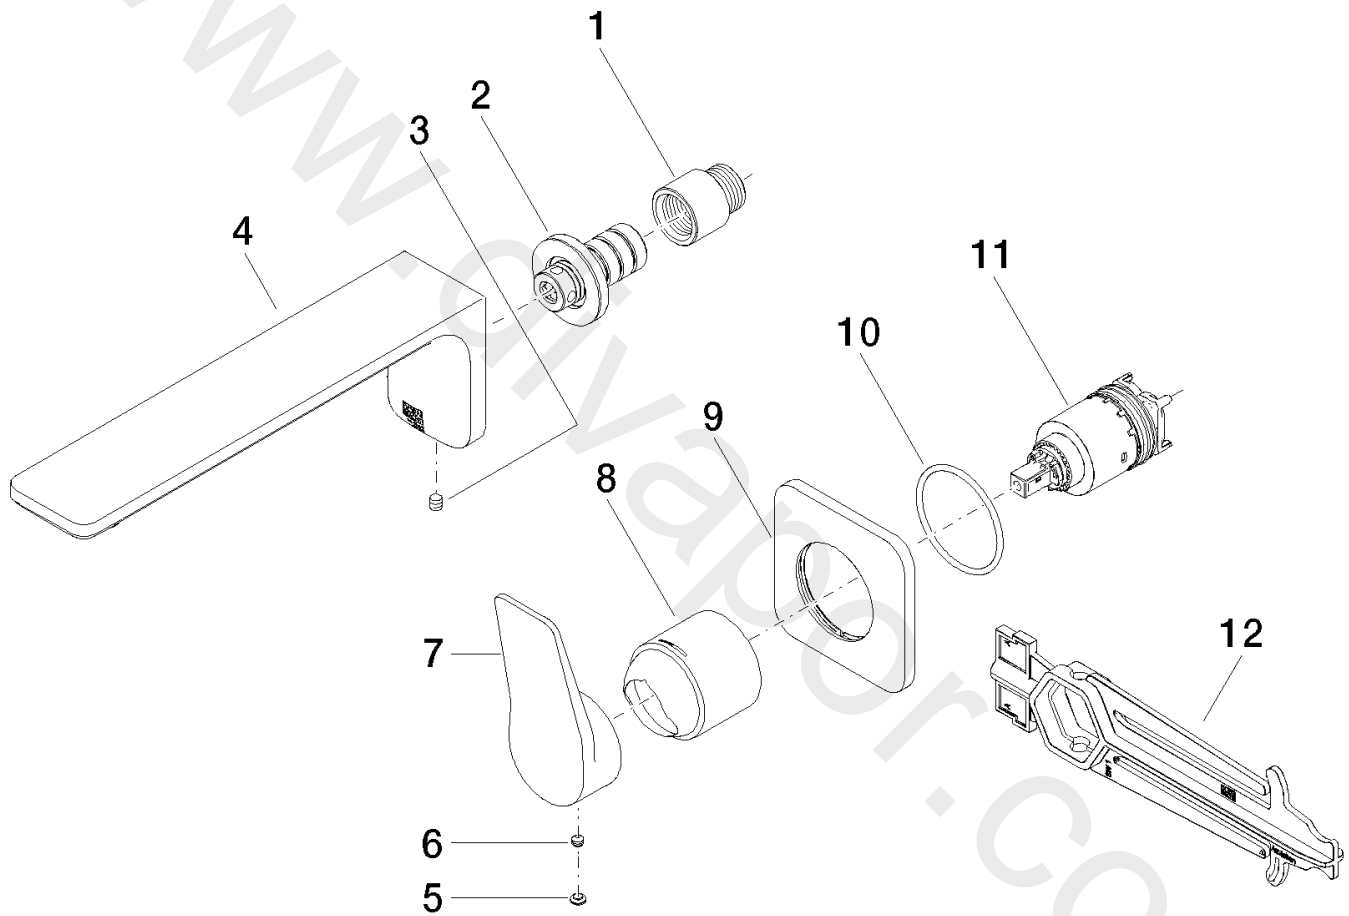

Washbasin - LISSÉ

Wall-mounted single-lever basin mixer without pop-up waste

Article number: 36 861 845-06

## Washbasin - LISSÉ

Wall-mounted single-lever basin mixer without pop-up waste

Article number: 36 861 845-06

### Spare parts list

Position	Quantity used	Item Number	Spare part	Delivery time
1	1	09 24 03 072 10 90	nipple	2
2	1	90 24 03 108 00 90	nipple set	2
3	1	04 31 11 004 00 90	pin	2
4	1	90 11 84 023 00-06	spout	10
5	1	90 31 20 087 00-06	plug	10
6	1	09 31 11 063 90	pin	2
7	1	09 20 84 021-06	handle	10
8	1	09 11 02 288-06	cover	10
9	1	09 27 84 020-06	rosette	10
10	1	09 14 10 049 90	seal	2
11	1	90 15 05 064 01 90	cartridge	2
12	1	09 30 09 064 90	key	2