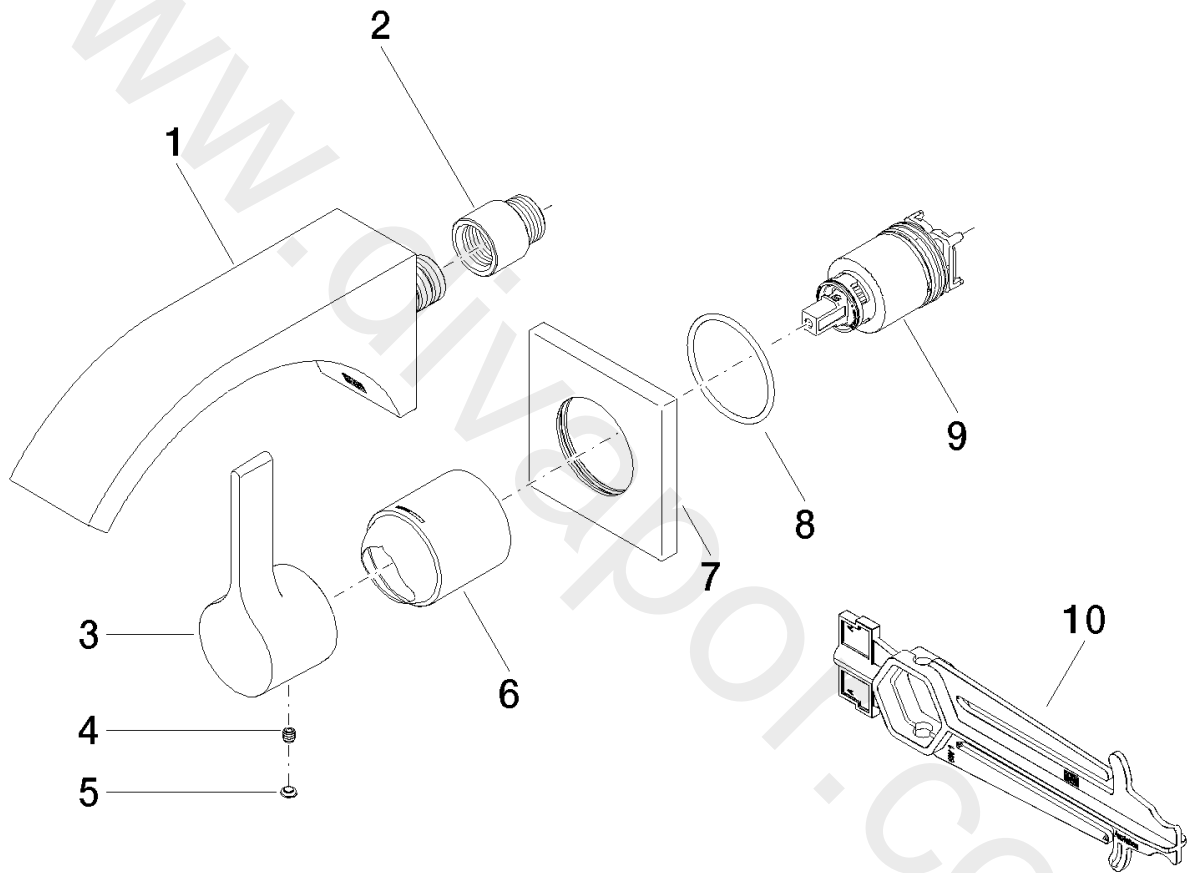

Washbasin - CYO

Wall-mounted single-lever basin mixer without pop-up waste

Article number: 36 861 811-99

Washbasin - CYO

Wall-mounted single-lever basin mixer without pop-up waste

Article number: 36 861 811-99

Spare parts list

Position	Quantity used	Item Number	Spare part	Delivery time
1	1	13 805 811-99	Wall-mounted basin spout without pop-up waste	30
2	1	09 24 03 072 10 90	nipple	2
3	1	09 20 80 021-99	handle	30
4	1	09 31 11 030 90	pin	2
5	1	90 31 20 087 00-99	plug	30
6	1	09 11 02 288-99	cover	30
7	1	09 27 78 039-99	rosette	30
8	1	09 14 10 049 90	seal	2
9	1	90 15 05 064 01 90	cartridge	2
10	1	09 30 09 064 90	key	2