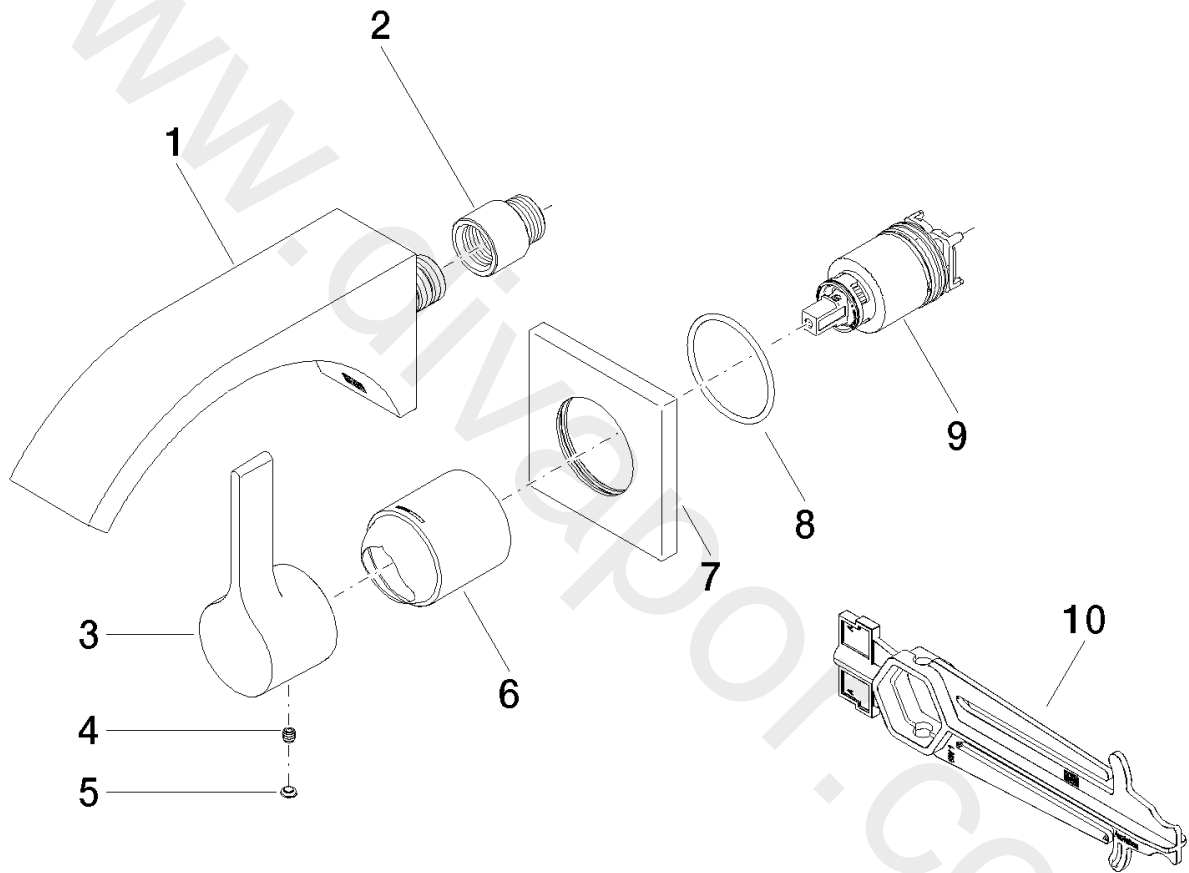

Washbasin - CYO

Wall-mounted single-lever basin mixer without pop-up waste

Article number: 36 861 811-06

## Washbasin - CYO

Wall-mounted single-lever basin mixer without pop-up waste

Article number: 36 861 811-06

### Spare parts list

Position	Quantity used	Item Number	Spare part	Delivery time
1	1	13 805 811-06	Wall-mounted basin spout without pop-up waste	10
2	1	09 24 03 072 10 90	nipple	2
3	1	09 20 80 021-06	handle	10
4	1	09 31 11 030 90	pin	2
5	1	90 31 20 087 00-06	plug	10
6	1	09 11 02 288-06	cover	10
7	1	09 27 78 039-06	rosette	10
8	1	09 14 10 049 90	seal	2
9	1	90 15 05 064 01 90	cartridge	2
10	1	09 30 09 064 90	key	2