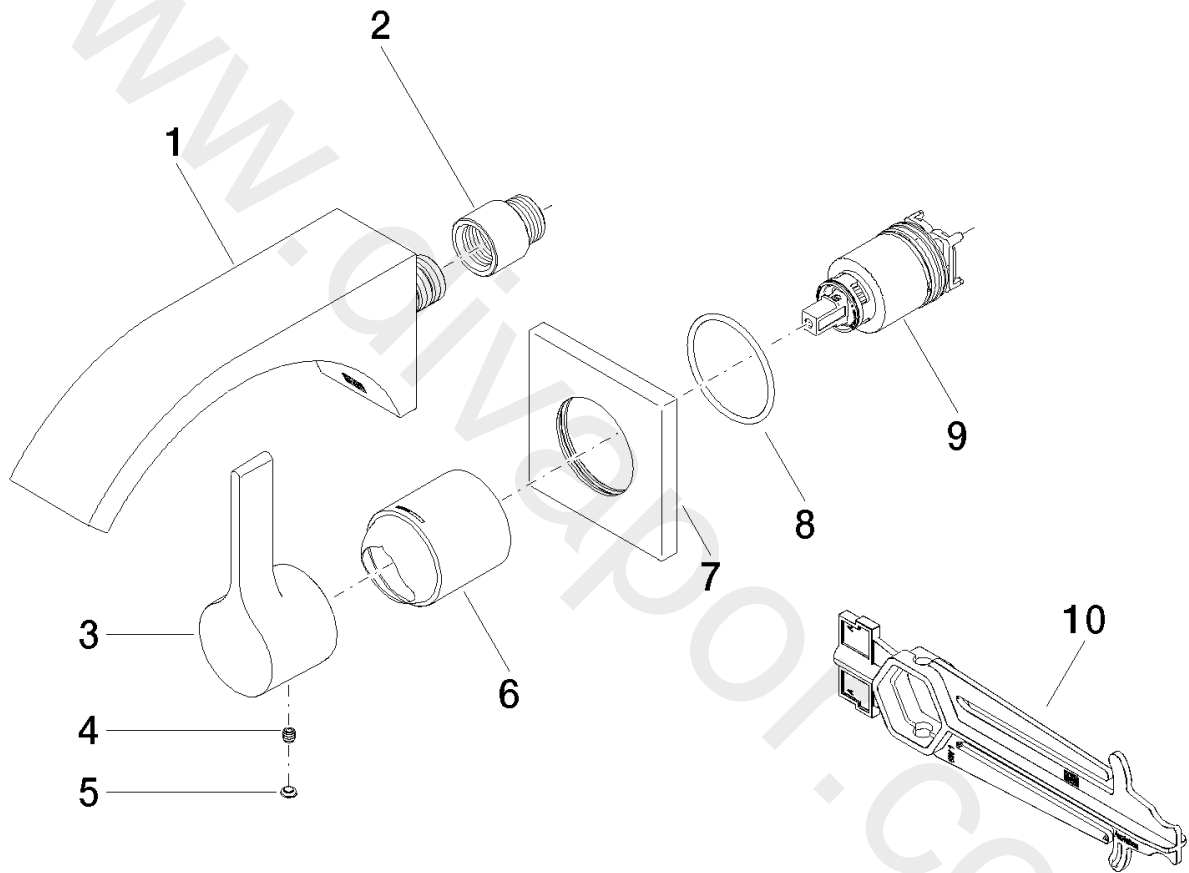

Sink - CYO

Wall-mounted single-lever mixer without drain - Chrome

Article number: 36 861 811-00

## Sink - CYO

Wall-mounted single-lever mixer without drain - Chrome

Article number: 36 861 811-00

### Spare parts list

Position	Number of units	Item Number	Spare part	Lead time
1	1	13 805 811-00	Lavatory spout, wall-mounted without drain - Chrome	10
2	1	09 24 03 072 10 90	nipple	2
3	1	09 20 80 021-00	handle	10
4	1	09 31 11 030 90	pin	2
5	1	90 31 20 087 00-00	plug	10
6	1	09 11 02 288-00	cover	10
7	1	09 27 78 039-00	rosette	10
8	1	09 14 10 049 90	seal	2
9	1	90 15 05 064 01 90	cartridge	2
10	1	09 30 09 064 90	key	2