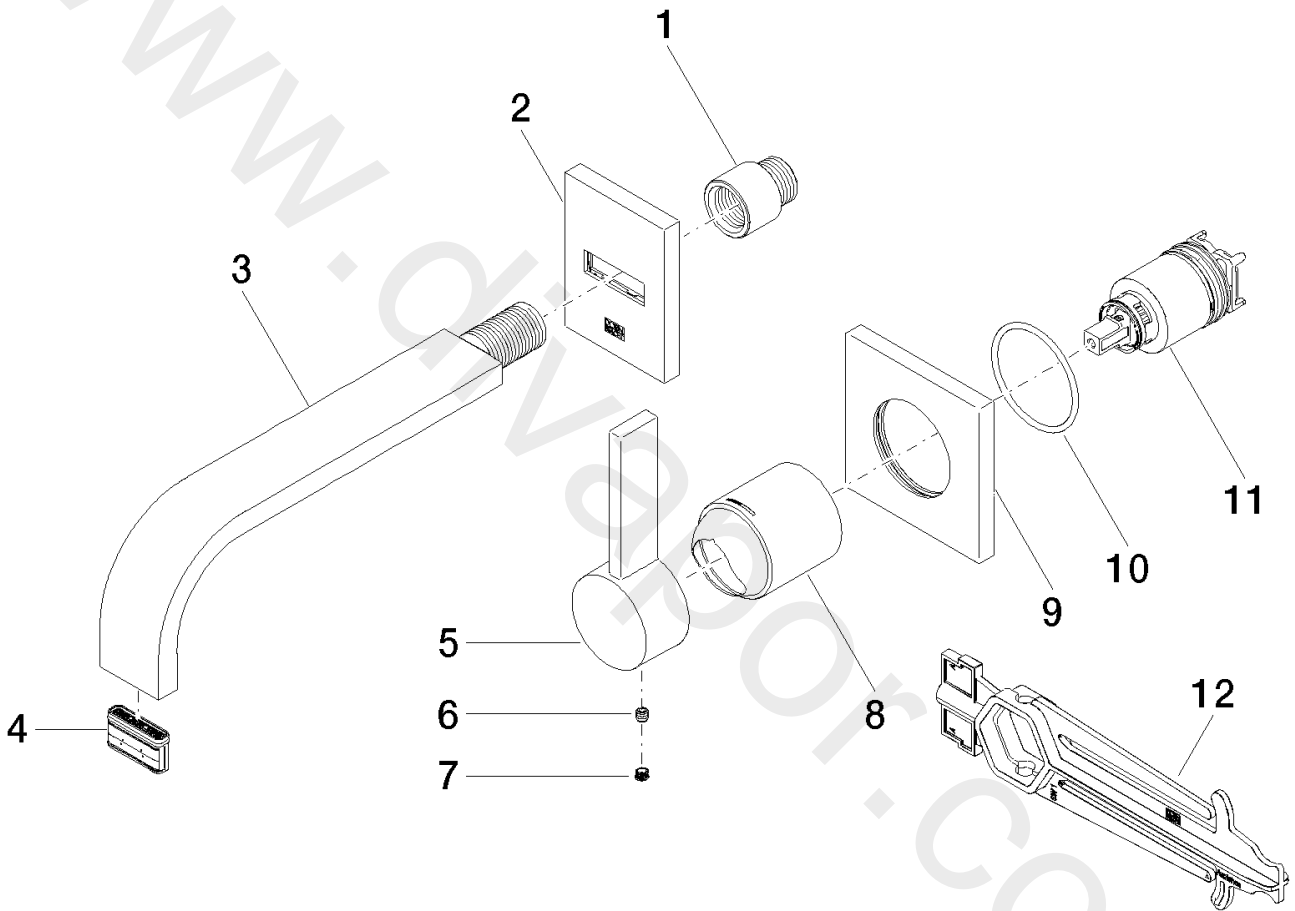

Washbasin - MEM

Wall-mounted single-lever basin mixer without pop-up waste

Article number: 36 861 782-99

## Washbasin - MEM

Wall-mounted single-lever basin mixer without pop-up waste

Article number: 36 861 782-99

### Spare parts list

Position	Quantity used	Item Number	Spare part	Delivery time
1	1	09 24 03 072 10 90	nipple	2
2	1	90 27 78 038 00-99	rosette	30
3	1	04 28 22 149 10-99	spout	30
4	1	90 29 03 109 00 90	aerator	2
5	1	09 20 78 058-99	handle	30
6	1	09 31 11 030 90	pin	2
7	1	09 31 20 109 90	plug	2
8	1	09 11 02 288-99	cover	30
9	1	09 27 78 039-99	rosette	30
10	1	09 14 10 049 90	seal	2
11	1	90 15 05 064 01 90	cartridge	2
12	1	09 30 09 064 90	key	2