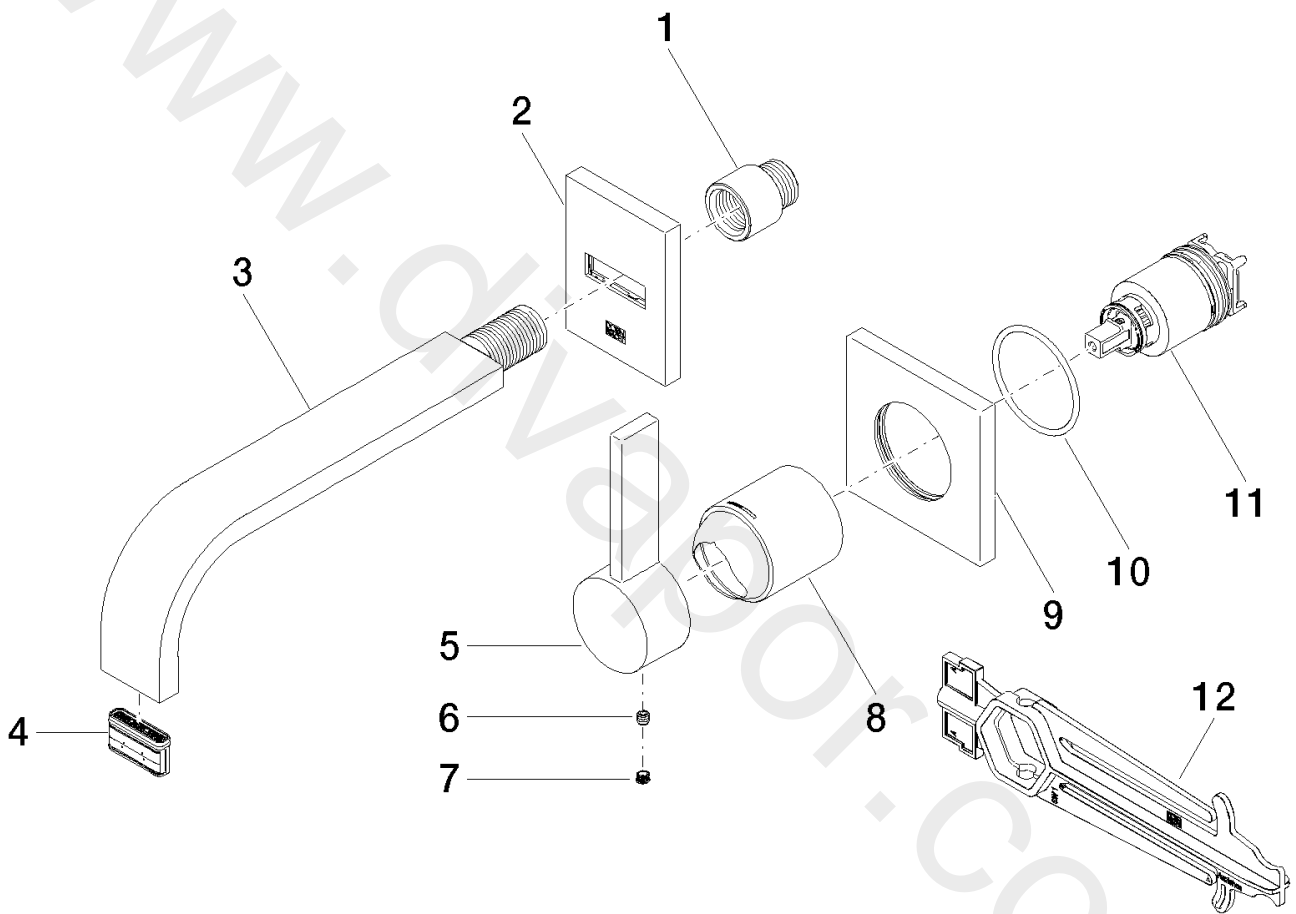

Washbasin - MEM

Wall-mounted single-lever basin mixer without pop-up waste

Article number: 36 861 782-08

Washbasin - MEM

Wall-mounted single-lever basin mixer without pop-up waste

Article number: 36 861 782-08

Spare parts list

Position	Quantity used	Item Number	Spare part	Delivery time
1	1	09 24 03 072 10 90	nipple	2
2	1	90 27 78 038 00-08	rosette	20
3	1	04 28 22 149 10-08	spout	20
4	1	90 29 03 109 00 90	aerator	2
5	1	09 20 78 058-08	handle	20
6	1	09 31 11 030 90	pin	2
7	1	09 31 20 109 90	plug	2
8	1	09 11 02 288-08	cover	20
9	1	09 27 78 039-08	rosette	20
10	1	09 14 10 049 90	seal	2
11	1	90 15 05 064 01 90	cartridge	2
12	1	09 30 09 064 90	key	2