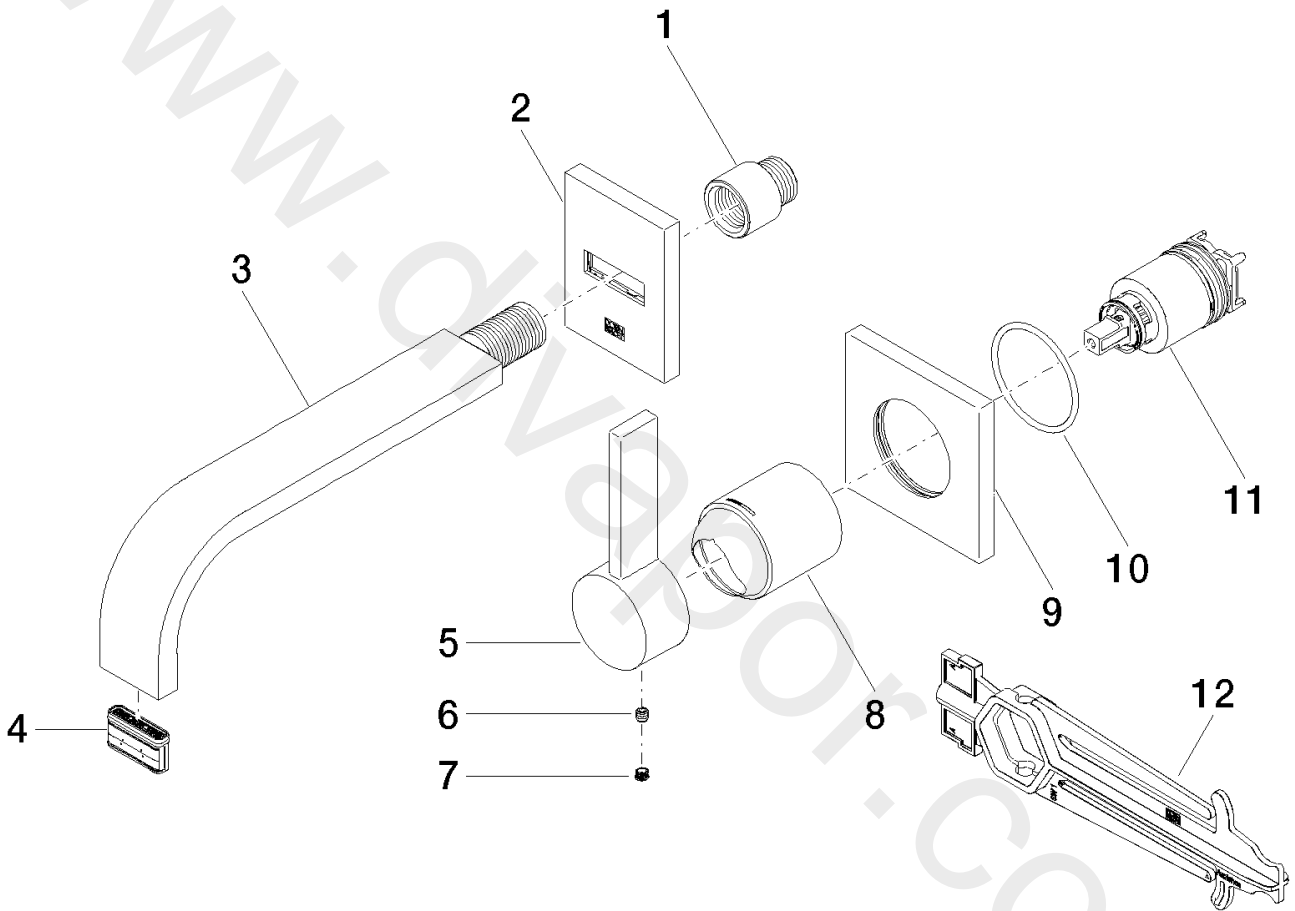

Washbasin - MEM

Wall-mounted single-lever basin mixer without pop-up waste

Article number: 36 861 782-06

Washbasin - MEM

Wall-mounted single-lever basin mixer without pop-up waste

Article number: 36 861 782-06

Spare parts list

Position	Quantity used	Item Number	Spare part	Delivery time
1	1	09 24 03 072 10 90	nipple	2
2	1	90 27 78 038 00-06	rosette	10
3	1	04 28 22 149 10-06	spout	10
4	1	90 29 03 109 00 90	aerator	2
5	1	09 20 78 058-06	handle	10
6	1	09 31 11 030 90	pin	2
7	1	09 31 20 109 90	plug	2
8	1	09 11 02 288-06	cover	10
9	1	09 27 78 039-06	rosette	10
10	1	09 14 10 049 90	seal	2
11	1	90 15 05 064 01 90	cartridge	2
12	1	09 30 09 064 90	key	2