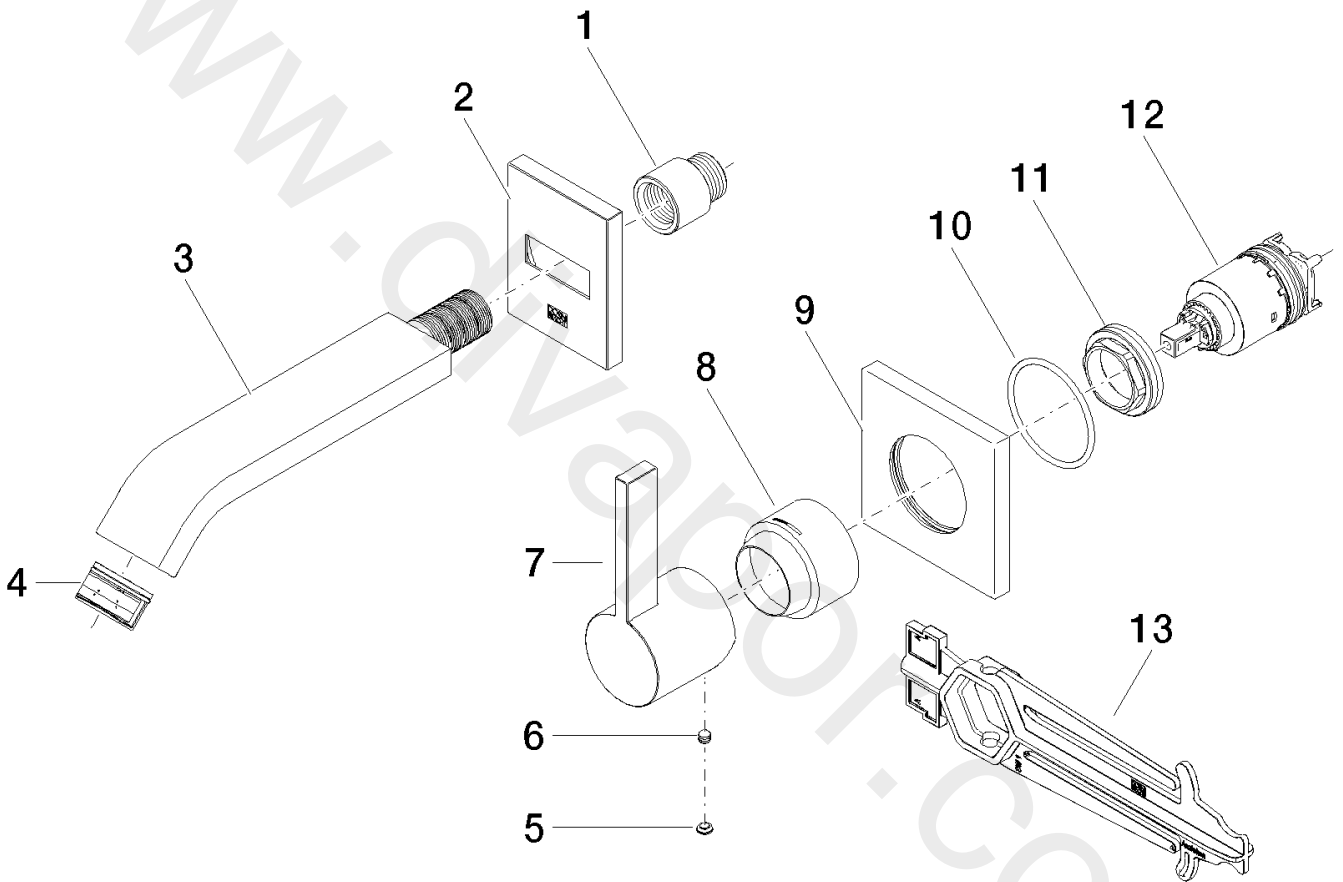

Washbasin - IMO

Wall-mounted single-lever basin mixer without pop-up waste

Article number: 36 861 670-06

Washbasin - IMO

Wall-mounted single-lever basin mixer without pop-up waste

Article number: 36 861 670-06

Spare parts list

Position	Quantity used	Item Number	Spare part	Delivery time
1	1	09 24 03 072 10 90	nipple	2
2	1	90 27 67 005 00-06	rosette	10
3	1	04 28 22 243 00-06	spout	10
4	1	90 29 03 109 00 90	aerator	2
5	1	90 31 20 087 00-06	plug	10
6	1	04 31 11 112 00 90	pin	2
7	1	09 20 67 004-06	handle	10
8	1	09 11 02 530-06	cover	10
9	1	09 27 78 039-06	rosette	10
10	1	09 14 10 049 90	seal	2
11	1	09 24 04 105 90	nut	2
12	1	90 15 05 064 01 90	cartridge	2
13	1	09 30 09 064 90	key	2