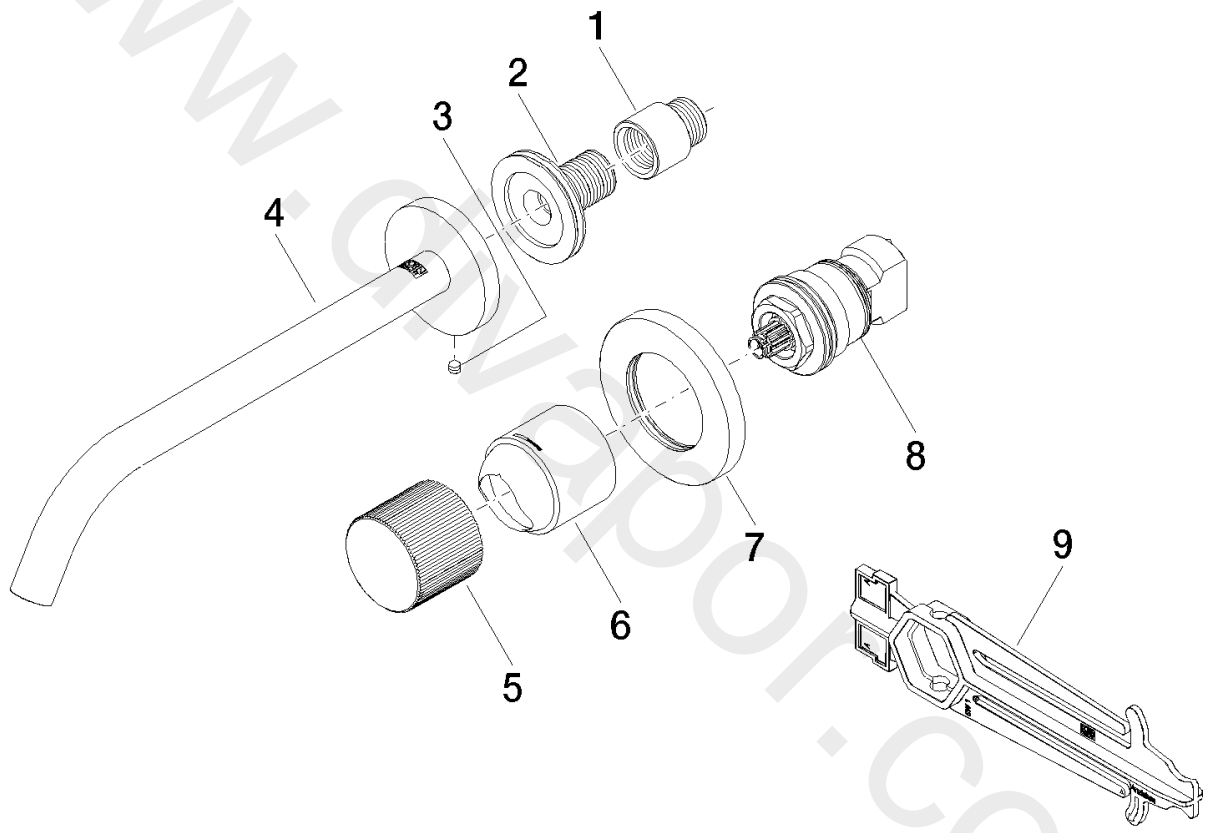

Washbasin - META

META PURE Wall-mounted single-lever basin mixer without pop-up waste

Article number: 36 861 664-33

Washbasin - META

META PURE Wall-mounted single-lever basin mixer without pop-up waste

Article number: 36 861 664-33

Spare parts list

Position	Quantity used	Item Number	Spare part	Delivery time
1	1	09 24 03 072 10 90	nipple	2
2	1	90 24 03 280 00 90	nipple	2
3	1	09 31 11 112 90	pin	60
4	1	90 28 22 324 00-33	spout	30
5	1	09 20 66 010-33	handle	30
6	1	09 11 02 389-33	cover	30
7	1	90 27 62 011 00-33	rosette	30
8	1	90 90 03 169 02 90	top	2
9	1	09 30 09 064 90	key	2