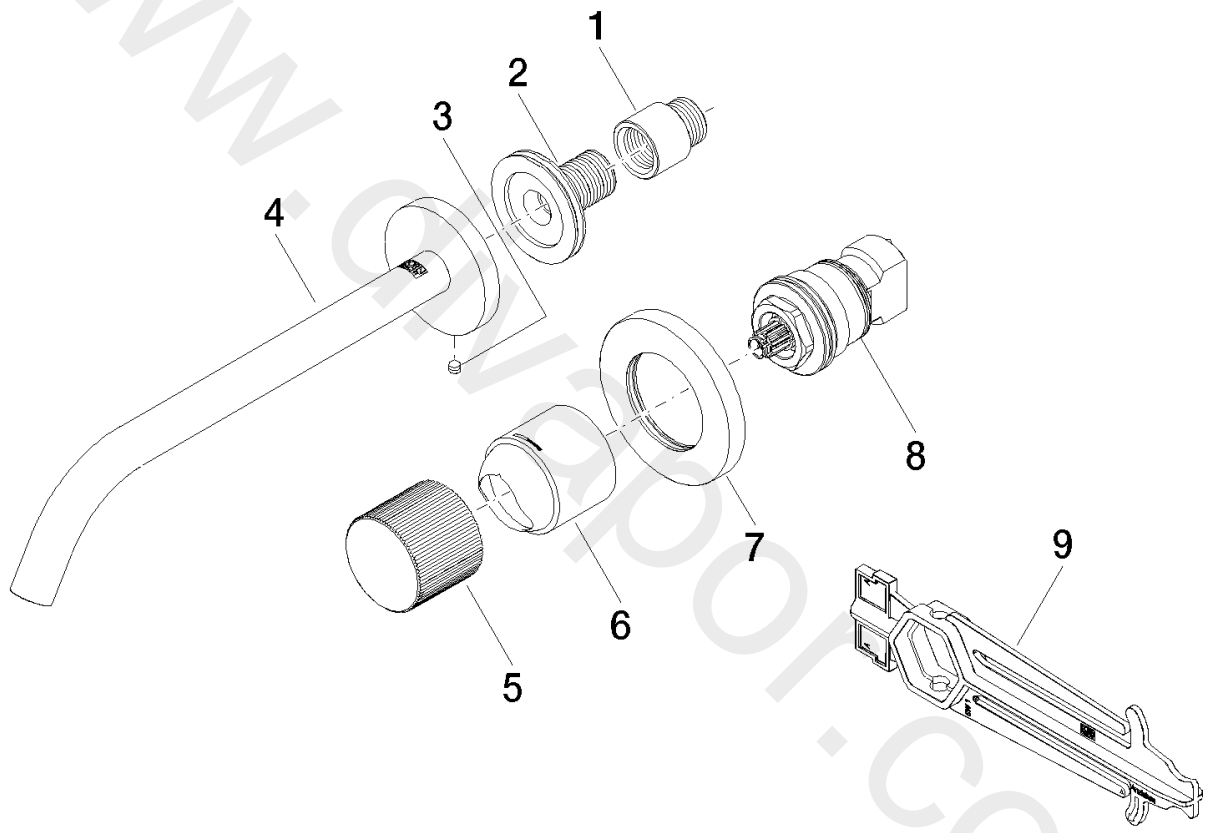

Washbasin - META

META PURE Wall-mounted single-lever basin mixer without pop-up waste

Article number: 36 861 664-06

## Washbasin - META

META PURE Wall-mounted single-lever basin mixer without pop-up waste

Article number: 36 861 664-06

### Spare parts list

Position	Quantity used	Item Number	Spare part	Delivery time
1	1	09 24 03 072 10 90	nipple	2
2	1	90 24 03 280 00 90	nipple	2
3	1	09 31 11 112 90	pin	60
4	1	90 28 22 324 00-06	spout	10
5	1	09 20 66 010-06	handle	10
6	1	09 11 02 389-06	cover	10
7	1	90 27 62 011 00-06	rosette	10
8	1	90 90 03 169 02 90	top	2
9	1	09 30 09 064 90	key	2