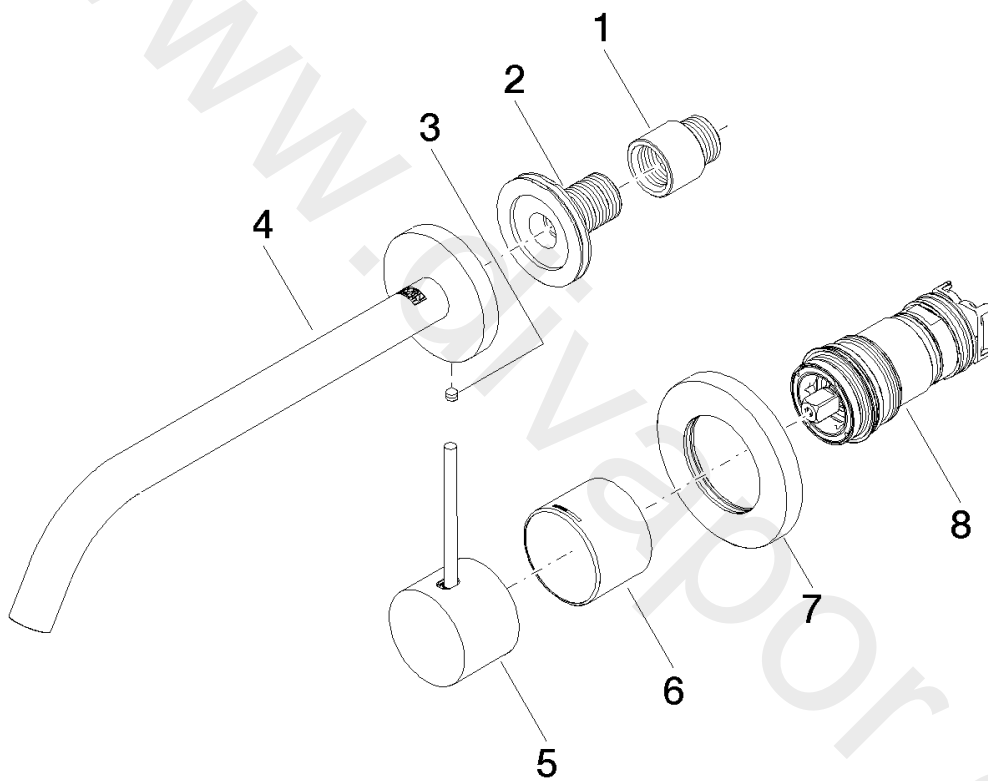

Washbasin - META

META SLIM Wall-mounted single-lever basin mixer without pop-up waste

Article number: 36 861 662-33

Washbasin - META

META SLIM Wall-mounted single-lever basin mixer without pop-up waste

Article number: 36 861 662-33

Spare parts list

Position	Quantity used	Item Number	Spare part	Delivery time
1	1	09 24 03 072 10 90	nipple	2
2	1	90 24 03 280 00 90	nipple	2
3	1	09 31 11 112 90	pin	60
4	1	90 28 22 324 00-33	spout	30
5	1	90 20 66 022 00-33	handle	30
6	1	09 11 02 334-33	cover	30
7	1	90 27 62 011 00-33	rosette	30
8	1	90 15 05 044 03 90	cartridge	2