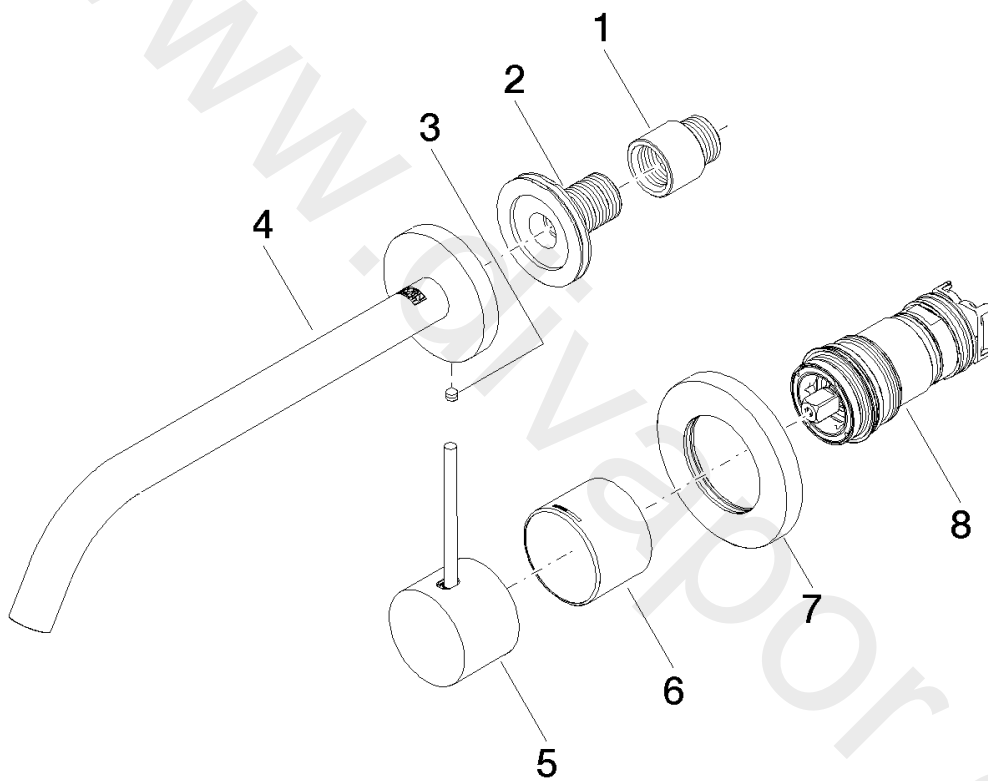

Washbasin - META

META SLIM Wall-mounted single-lever basin mixer without pop-up waste

Article number: 36 861 662-06

Washbasin - META

META SLIM Wall-mounted single-lever basin mixer without pop-up waste

Article number: 36 861 662-06

Spare parts list

Position	Quantity used	Item Number	Spare part	Delivery time
1	1	09 24 03 072 10 90	nipple	2
2	1	90 24 03 280 00 90	nipple	2
3	1	09 31 11 112 90	pin	60
4	1	90 28 22 324 00-06	spout	10
5	1	90 20 66 022 00-06	handle	10
6	1	09 11 02 334-06	cover	10
7	1	90 27 62 011 00-06	rosette	10
8	1	90 15 05 044 03 90	cartridge	2