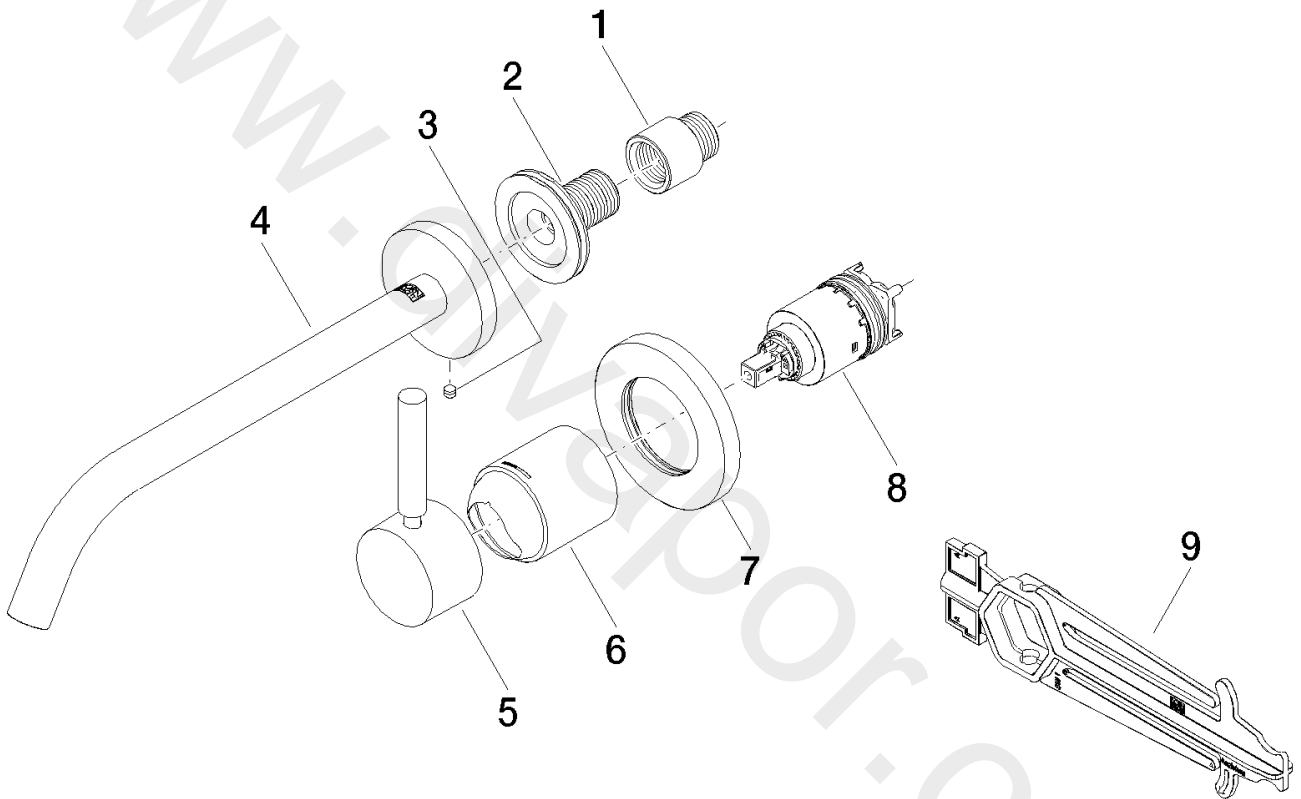

Washbasin - META

Wall-mounted single-lever basin mixer without pop-up waste

Article number: 36 861 660-06

Washbasin - META

Wall-mounted single-lever basin mixer without pop-up waste

Article number: 36 861 660-06

Spare parts list

Position	Quantity used	Item Number	Spare part	Delivery time
1	1	09 24 03 072 10 90	nipple	2
2	1	90 24 03 280 00 90	nipple	2
3	1	09 31 11 112 90	pin	60
4	1	90 28 22 324 00-06	spout	10
5	1	90 20 66 007 00-06	handle	10
6	1	09 11 02 288-06	cover	10
7	1	90 27 62 011 00-06	rosette	10
8	1	90 15 05 064 01 90	cartridge	2
9	1	09 30 09 064 90	key	2