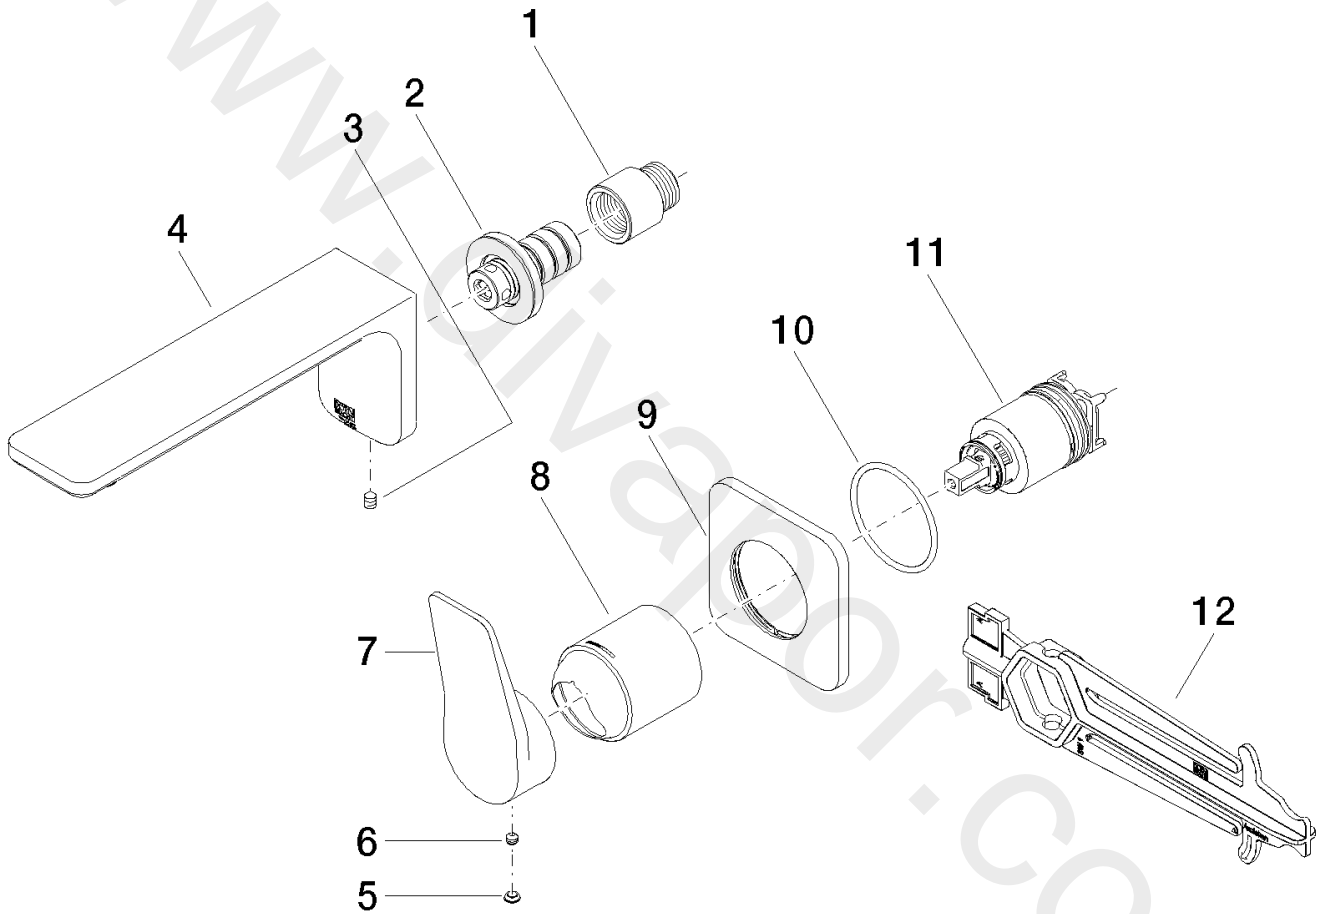

Washbasin - LISSÉ

Wall-mounted single-lever basin mixer without pop-up waste

Article number: 36 860 845-33

Washbasin - LISSÉ

Wall-mounted single-lever basin mixer without pop-up waste

Article number: 36 860 845-33

Spare parts list

Position	Quantity used	Item Number	Spare part	Delivery time
1	1	09 24 03 072 10 90	nipple	2
2	1	90 24 03 108 00 90	nipple set	2
3	1	04 31 11 004 00 90	pin	2
4	1	90 11 84 021 00-33	spout	30
5	1	90 31 20 087 00-33	plug	30
6	1	09 31 11 063 90	pin	2
7	1	09 20 84 021-33	handle	30
8	1	09 11 02 288-33	cover	30
9	1	09 27 84 020-33	rosette	60
10	1	09 14 10 049 90	seal	2
11	1	90 15 05 064 01 90	cartridge	2
12	1	09 30 09 064 90	key	2