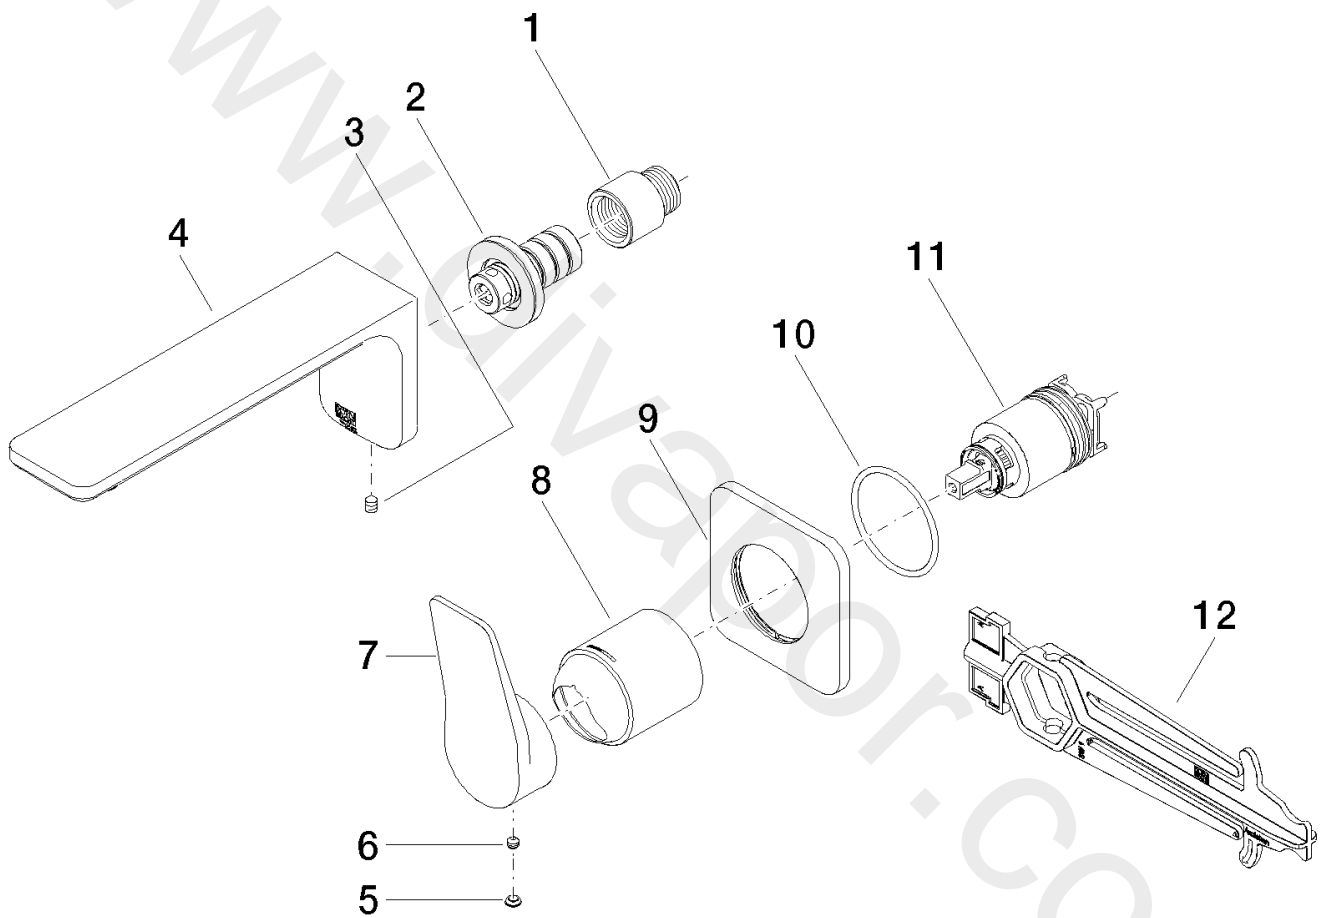

Washbasin - LISSÉ

Wall-mounted single-lever basin mixer without pop-up waste

Article number: 36 860 845-06

Washbasin - LISSÉ

Wall-mounted single-lever basin mixer without pop-up waste

Article number: 36 860 845-06

Spare parts list

Position	Quantity used	Item Number	Spare part	Delivery time
1	1	09 24 03 072 10 90	nipple	2
2	1	90 24 03 108 00 90	nipple set	2
3	1	04 31 11 004 00 90	pin	2
4	1	90 11 84 021 00-06	spout	10
5	1	90 31 20 087 00-06	plug	10
6	1	09 31 11 063 90	pin	2
7	1	09 20 84 021-06	handle	10
8	1	09 11 02 288-06	cover	10
9	1	09 27 84 020-06	rosette	10
10	1	09 14 10 049 90	seal	2
11	1	90 15 05 064 01 90	cartridge	2
12	1	09 30 09 064 90	key	2