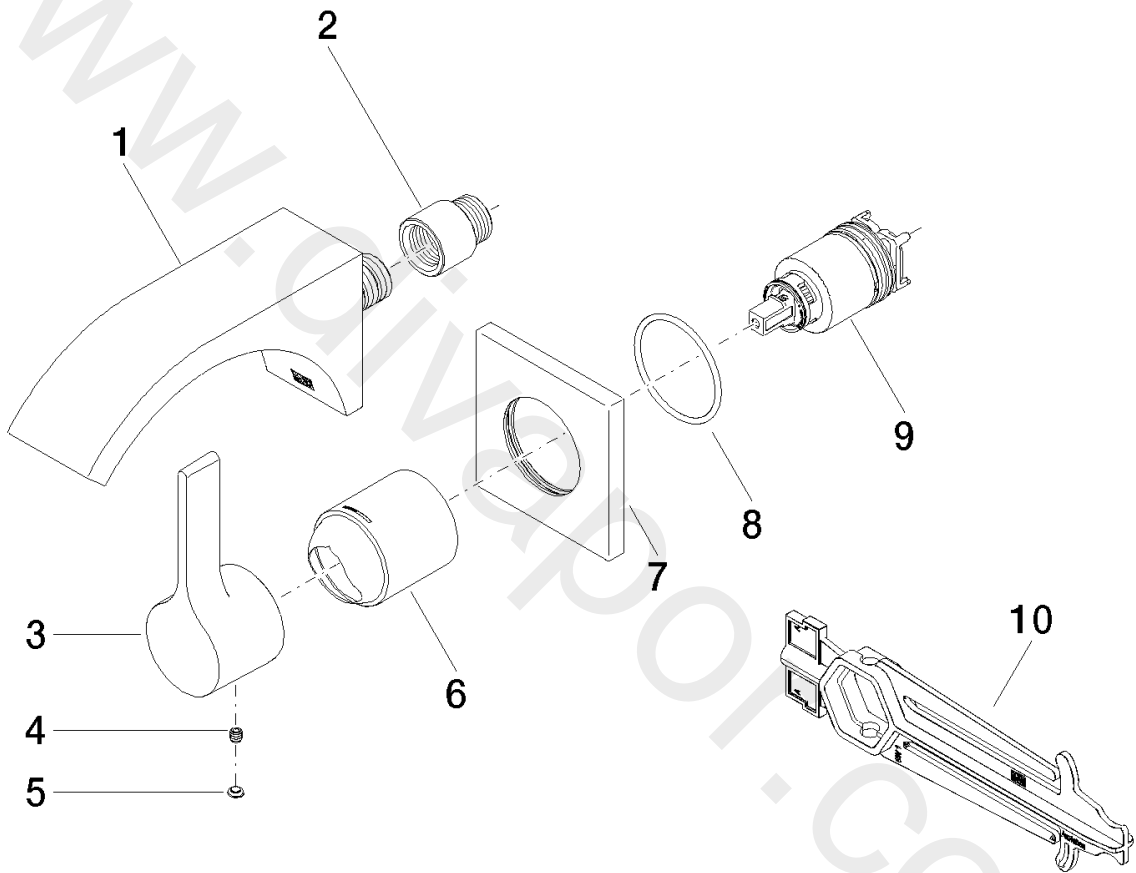

Washbasin - CYO

Wall-mounted single-lever basin mixer without pop-up waste

Article number: 36 860 811-99

Washbasin - CYO

Wall-mounted single-lever basin mixer without pop-up waste

Article number: 36 860 811-99

Spare parts list

Position	Quantity used	Item Number	Spare part	Delivery time
1	1	13 800 811-99	Wall-mounted basin spout without pop-up waste	30
2	1	09 24 03 072 10 90	nipple	2
3	1	09 20 80 021-99	handle	30
4	1	09 31 11 030 90	pin	2
5	1	90 31 20 087 00-99	plug	30
6	1	09 11 02 288-99	cover	30
7	1	09 27 78 039-99	rosette	30
8	1	09 14 10 049 90	seal	2
9	1	90 15 05 064 01 90	cartridge	2
10	1	09 30 09 064 90	key	2