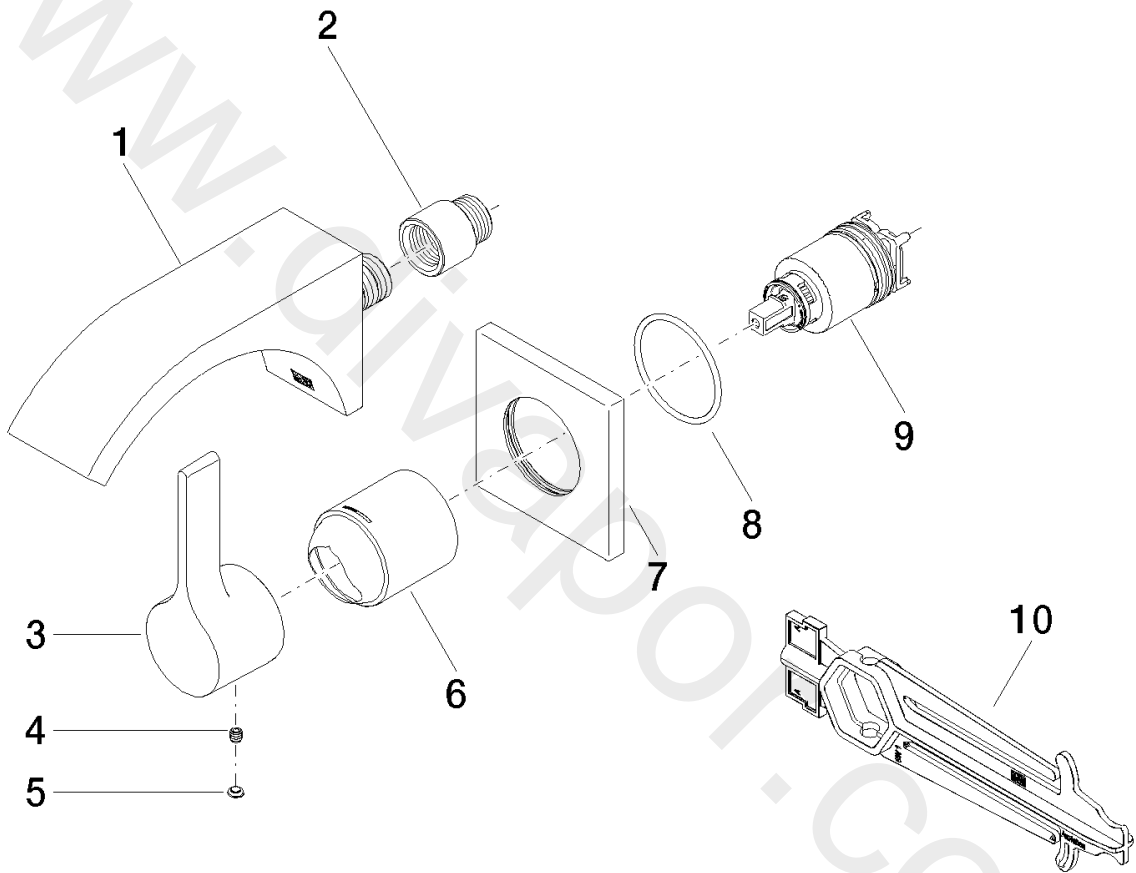

Washbasin - CYO

Wall-mounted single-lever basin mixer without pop-up waste

Article number: 36 860 811-06

## Washbasin - CYO

Wall-mounted single-lever basin mixer without pop-up waste

Article number: 36 860 811-06

### Spare parts list

Position	Quantity used	Item Number	Spare part	Delivery time
1	1	13 800 811-06	Wall-mounted basin spout without pop-up waste	10
2	1	09 24 03 072 10 90	nipple	2
3	1	09 20 80 021-06	handle	10
4	1	09 31 11 030 90	pin	2
5	1	90 31 20 087 00-06	plug	10
6	1	09 11 02 288-06	cover	10
7	1	09 27 78 039-06	rosette	10
8	1	09 14 10 049 90	seal	2
9	1	90 15 05 064 01 90	cartridge	2
10	1	09 30 09 064 90	key	2