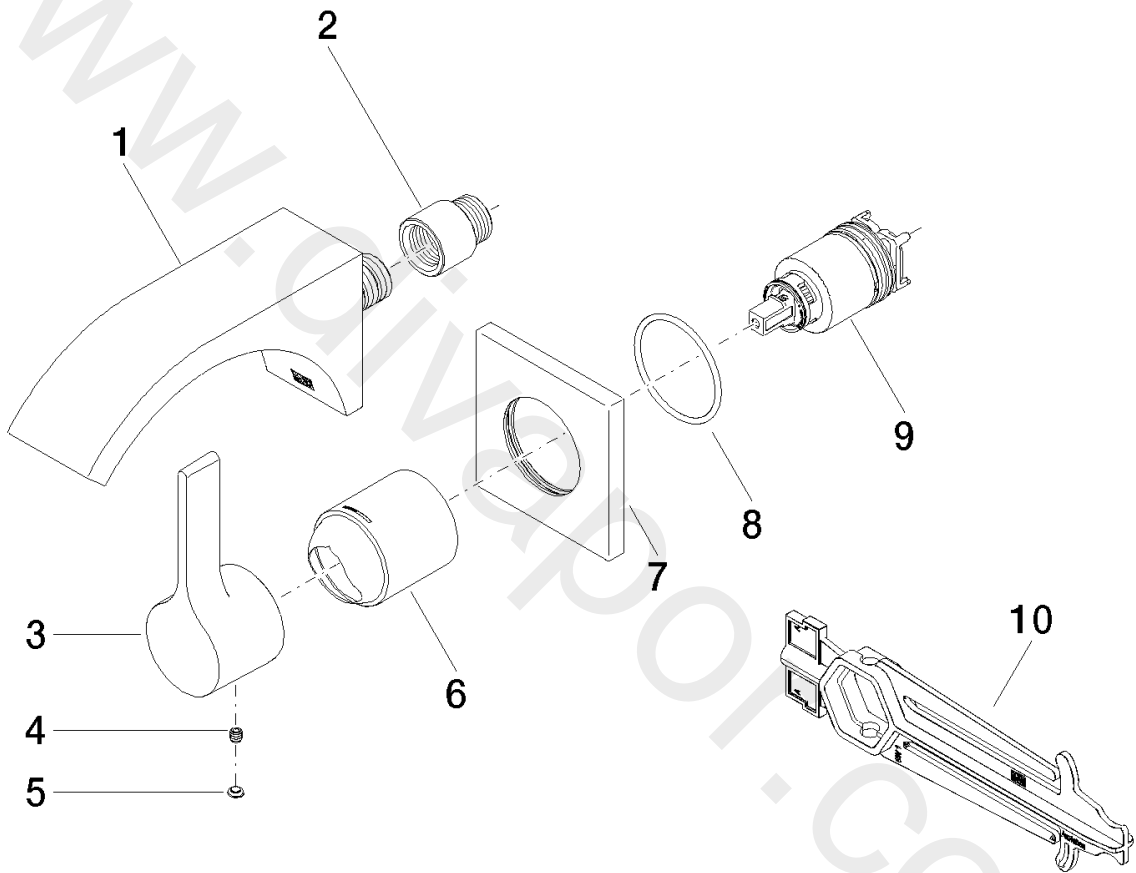

Sink - CYO

Wall-mounted single-lever mixer without drain - Chrome

Article number: 36 860 811-00

Sink - CYO

Wall-mounted single-lever mixer without drain - Chrome

Article number: 36 860 811-00

Spare parts list

Position	Number of units	Item Number	Spare part	Lead time
1	1	13 800 811-00	Lavatory spout, wall-mounted without drain - Chrome	10
2	1	09 24 03 072 10 90	nipple	2
3	1	09 20 80 021-00	handle	10
4	1	09 31 11 030 90	pin	2
5	1	90 31 20 087 00-00	plug	10
6	1	09 11 02 288-00	cover	10
7	1	09 27 78 039-00	rosette	10
8	1	09 14 10 049 90	seal	2
9	1	90 15 05 064 01 90	cartridge	2
10	1	09 30 09 064 90	key	2