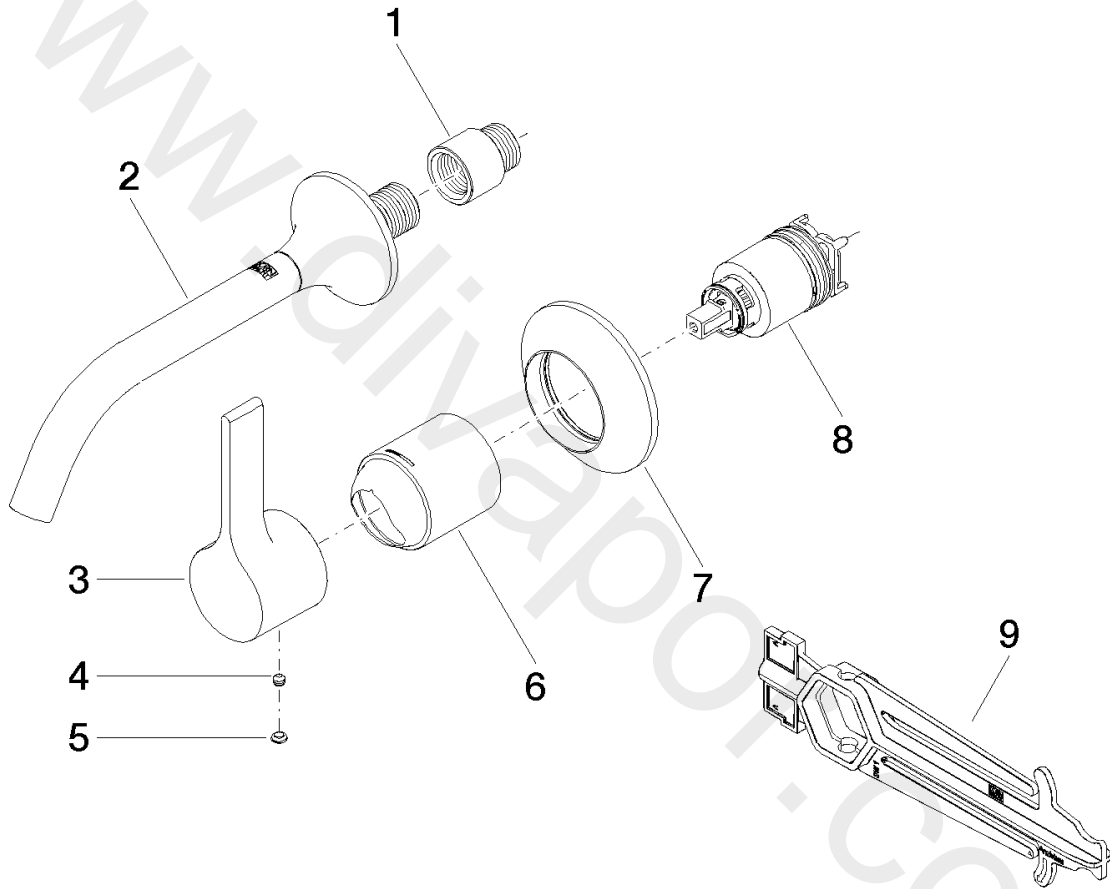

Washbasin - VAIA

Wall-mounted single-lever basin mixer without pop-up waste

Article number: 36 860 809-99

Washbasin - VAIA

Wall-mounted single-lever basin mixer without pop-up waste

Article number: 36 860 809-99

Spare parts list

Position	Quantity used	Item Number	Spare part	Delivery time
1	1	09 24 03 072 10 90	nipple	2
2	1	13 800 809-99	Wall-mounted basin spout without pop-up waste	30
3	1	09 20 80 021-99	handle	30
4	1	09 31 11 063 90	pin	2
5	1	90 31 20 087 00-99	plug	30
6	1	09 11 02 288-99	cover	30
7	1	90 27 80 012 00-99	rosette	30
8	1	90 15 05 064 01 90	cartridge	2
9	1	09 30 09 064 90	key	2