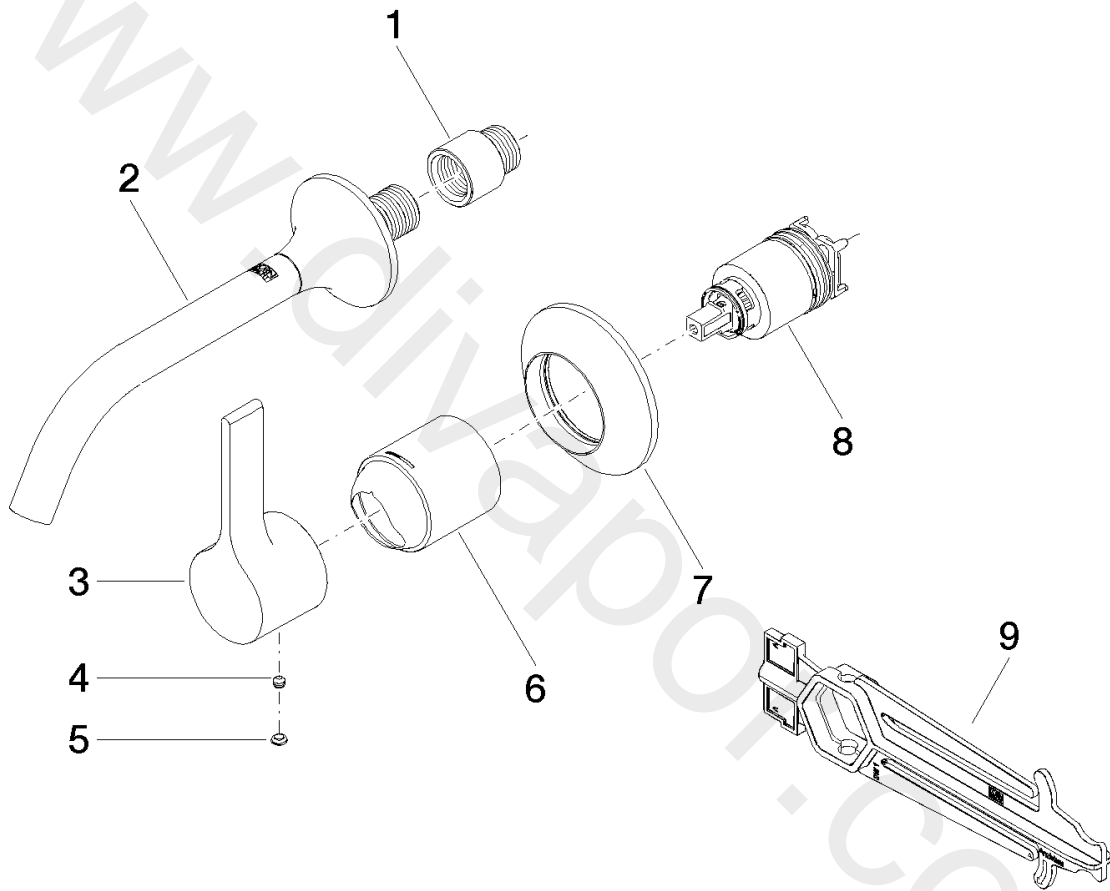

Washbasin - VAIA

Wall-mounted single-lever basin mixer without pop-up waste

Article number: 36 860 809-08

Washbasin - VAIA

Wall-mounted single-lever basin mixer without pop-up waste

Article number: 36 860 809-08

Spare parts list

Position	Quantity used	Item Number	Spare part	Delivery time
1	1	09 24 03 072 10 90	nipple	2
2	1	13 800 809-08	Wall-mounted basin spout without pop-up waste	20
3	1	09 20 80 021-08	handle	20
4	1	09 31 11 063 90	pin	2
5	1	90 31 20 087 00-08	plug	20
6	1	09 11 02 288-08	cover	20
7	1	90 27 80 012 00-08	rosette	20
8	1	90 15 05 064 01 90	cartridge	2
9	1	09 30 09 064 90	key	2