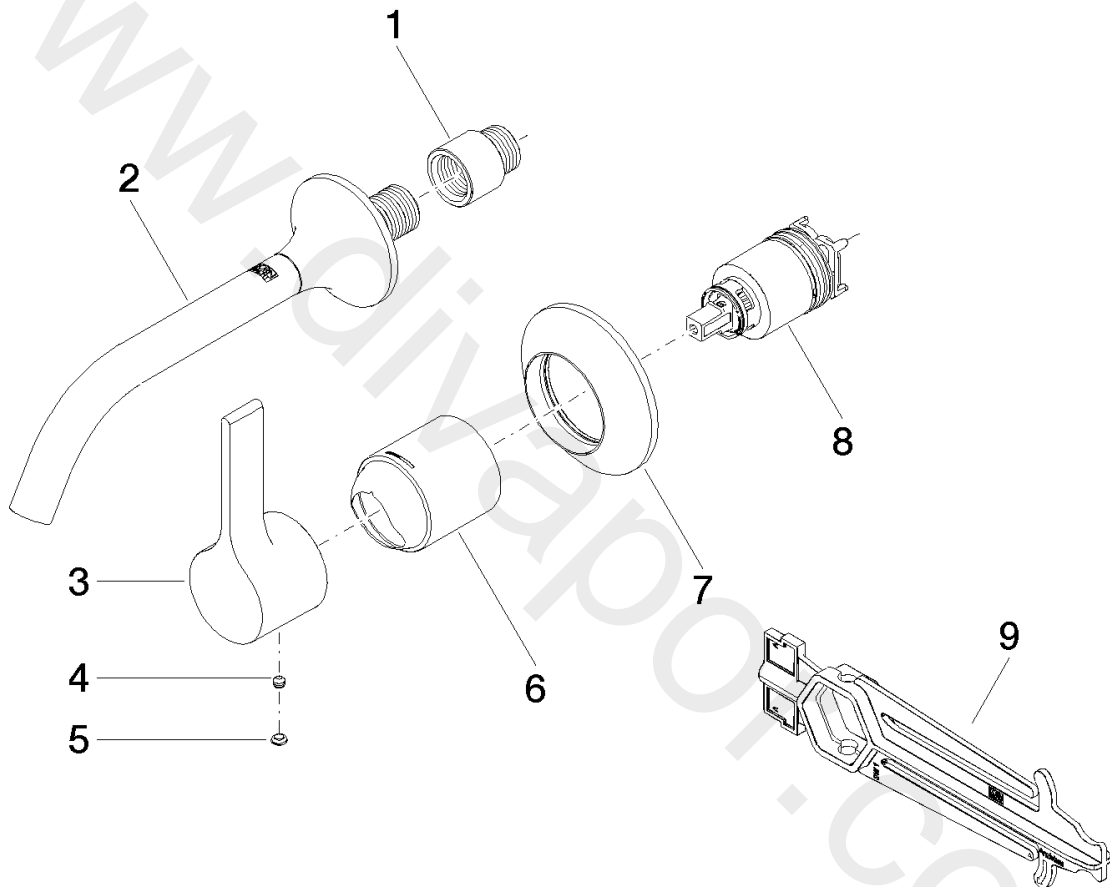

Washbasin - VAIA

Wall-mounted single-lever basin mixer without pop-up waste

Article number: 36 860 809-06

Washbasin - VAIA

Wall-mounted single-lever basin mixer without pop-up waste

Article number: 36 860 809-06

## Spare parts list

Position	Quantity used	Item Number	Spare part	Delivery time
1	1	09 24 03 072 10 90	nipple	2
2	1	13 800 809-06	Wall-mounted basin spout without pop-up waste	10
3	1	09 20 80 021-06	handle	10
4	1	09 31 11 063 90	pin	2
5	1	90 31 20 087 00-06	plug	10
6	1	09 11 02 288-06	cover	10
7	1	90 27 80 012 00-06	rosette	10
8	1	90 15 05 064 01 90	cartridge	2
9	1	09 30 09 064 90	key	2