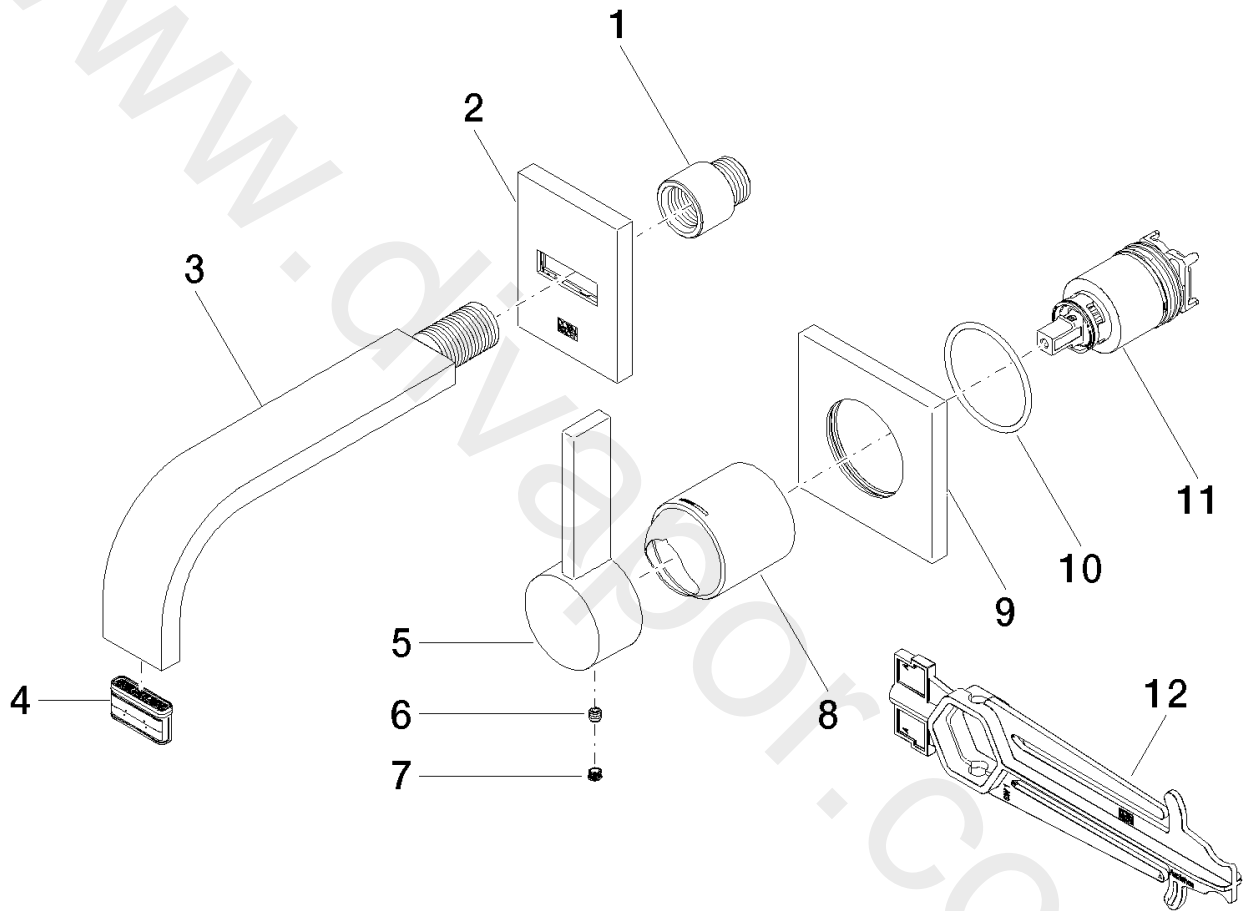

Washbasin - MEM

Wall-mounted single-lever basin mixer without pop-up waste

Article number: 36 860 782-99

## Washbasin - MEM

Wall-mounted single-lever basin mixer without pop-up waste

Article number: 36 860 782-99

### Spare parts list

| Position | Quantity used | Item Number        | Spare part | Delivery time |
|----------|---------------|--------------------|------------|---------------|
| 1        | 1             | 09 24 03 072 10 90 | nipple     | 2             |
| 2        | 1             | 90 27 78 038 00-99 | rosette    | 30            |
| 3        | 1             | 04 28 22 150 10-99 | spout      | 30            |
| 4        | 1             | 90 29 03 109 00 90 | aerator    | 2             |
| 5        | 1             | 09 20 78 058-99    | handle     | 30            |
| 6        | 1             | 09 31 11 030 90    | pin        | 2             |
| 7        | 1             | 09 31 20 109 90    | plug       | 2             |
| 8        | 1             | 09 11 02 288-99    | cover      | 30            |
| 9        | 1             | 09 27 78 039-99    | rosette    | 30            |
| 10       | 1             | 09 14 10 049 90    | seal       | 2             |
| 11       | 1             | 90 15 05 064 01 90 | cartridge  | 2             |
| 12       | 1             | 09 30 09 064 90    | key        | 2             |