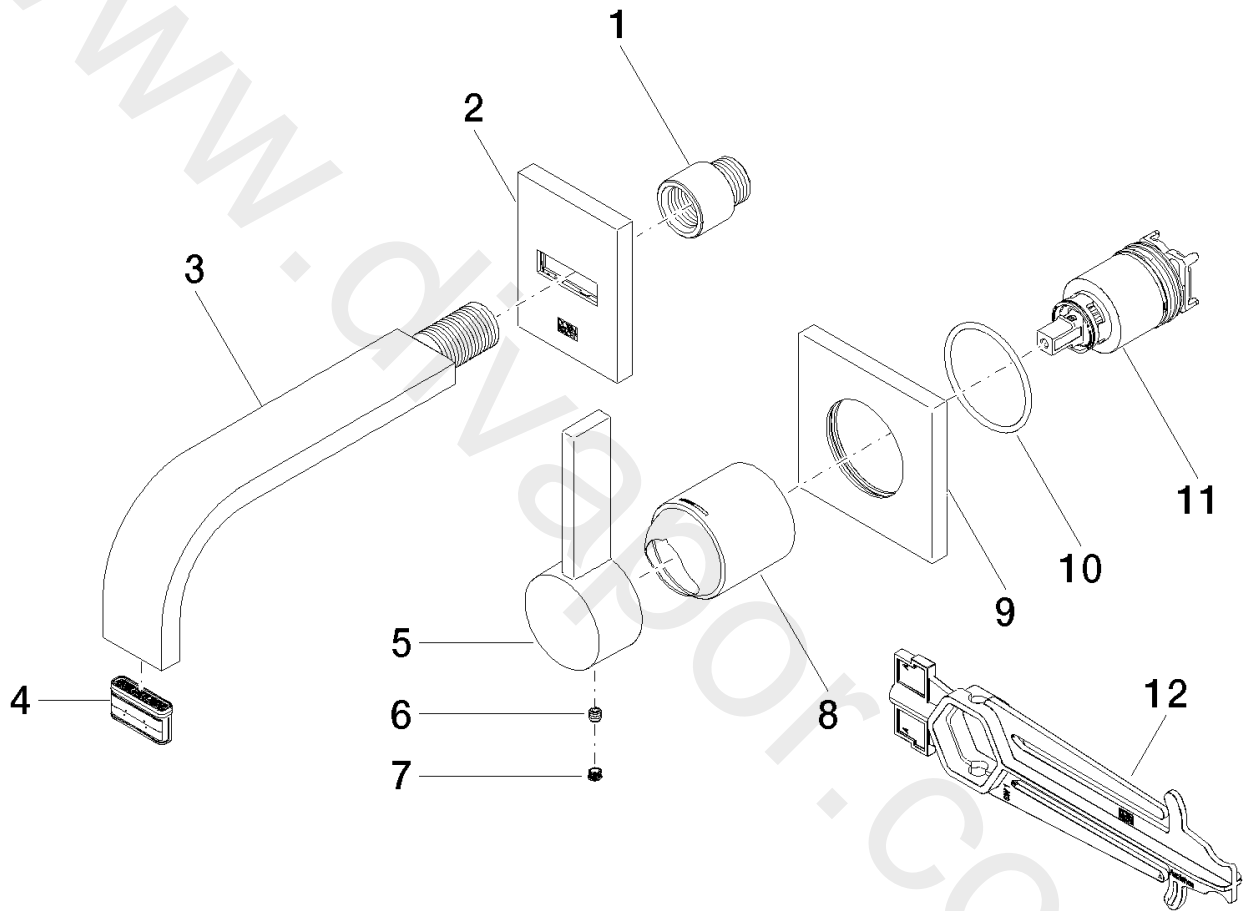

Washbasin - MEM

Wall-mounted single-lever basin mixer without pop-up waste

Article number: 36 860 782-08

Washbasin - MEM

Wall-mounted single-lever basin mixer without pop-up waste

Article number: 36 860 782-08

Spare parts list

| Position | Quantity used | Item Number | Spare part | Delivery time |
|----------|---------------|--------------------|------------|---------------|
| 1 | 1 | 09 24 03 072 10 90 | nipple | 2 |
| 2 | 1 | 90 27 78 038 00-08 | rosette | 20 |
| 3 | 1 | 04 28 22 150 10-08 | spout | 20 |
| 4 | 1 | 90 29 03 109 00 90 | aerator | 2 |
| 5 | 1 | 09 20 78 058-08 | handle | 20 |
| 6 | 1 | 09 31 11 030 90 | pin | 2 |
| 7 | 1 | 09 31 20 109 90 | plug | 2 |
| 8 | 1 | 09 11 02 288-08 | cover | 20 |
| 9 | 1 | 09 27 78 039-08 | rosette | 20 |
| 10 | 1 | 09 14 10 049 90 | seal | 2 |
| 11 | 1 | 90 15 05 064 01 90 | cartridge | 2 |
| 12 | 1 | 09 30 09 064 90 | key | 2 |