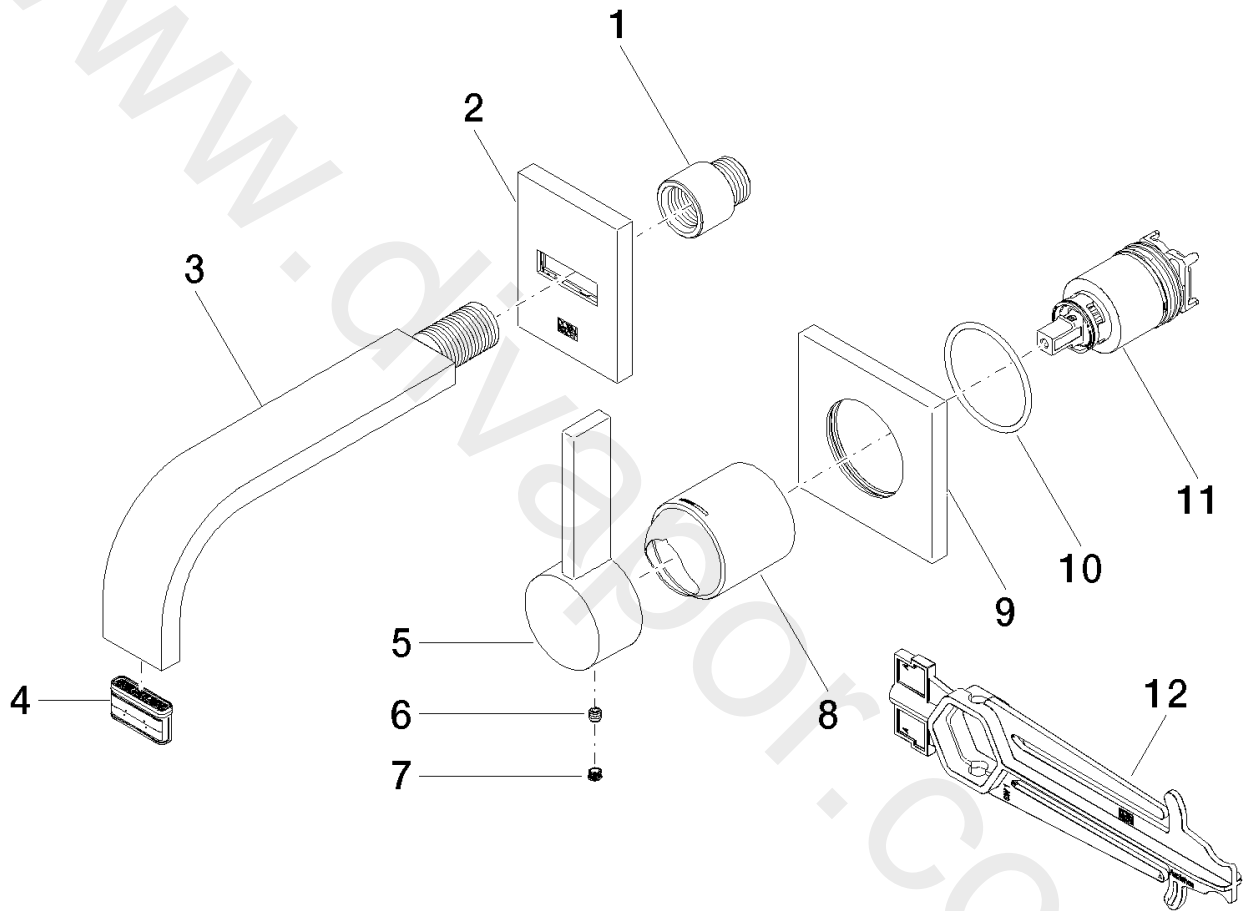

Washbasin - MEM

Wall-mounted single-lever basin mixer without pop-up waste

Article number: 36 860 782-06

Washbasin - MEM

Wall-mounted single-lever basin mixer without pop-up waste

Article number: 36 860 782-06

Spare parts list

| Position | Quantity used | Item Number | Spare part | Delivery time |
|----------|---------------|--------------------|------------|---------------|
| 1 | 1 | 09 24 03 072 10 90 | nipple | 2 |
| 2 | 1 | 90 27 78 038 00-06 | rosette | 10 |
| 3 | 1 | 04 28 22 150 10-06 | spout | 10 |
| 4 | 1 | 90 29 03 109 00 90 | aerator | 2 |
| 5 | 1 | 09 20 78 058-06 | handle | 10 |
| 6 | 1 | 09 31 11 030 90 | pin | 2 |
| 7 | 1 | 09 31 20 109 90 | plug | 2 |
| 8 | 1 | 09 11 02 288-06 | cover | 10 |
| 9 | 1 | 09 27 78 039-06 | rosette | 10 |
| 10 | 1 | 09 14 10 049 90 | seal | 2 |
| 11 | 1 | 90 15 05 064 01 90 | cartridge | 2 |
| 12 | 1 | 09 30 09 064 90 | key | 2 |