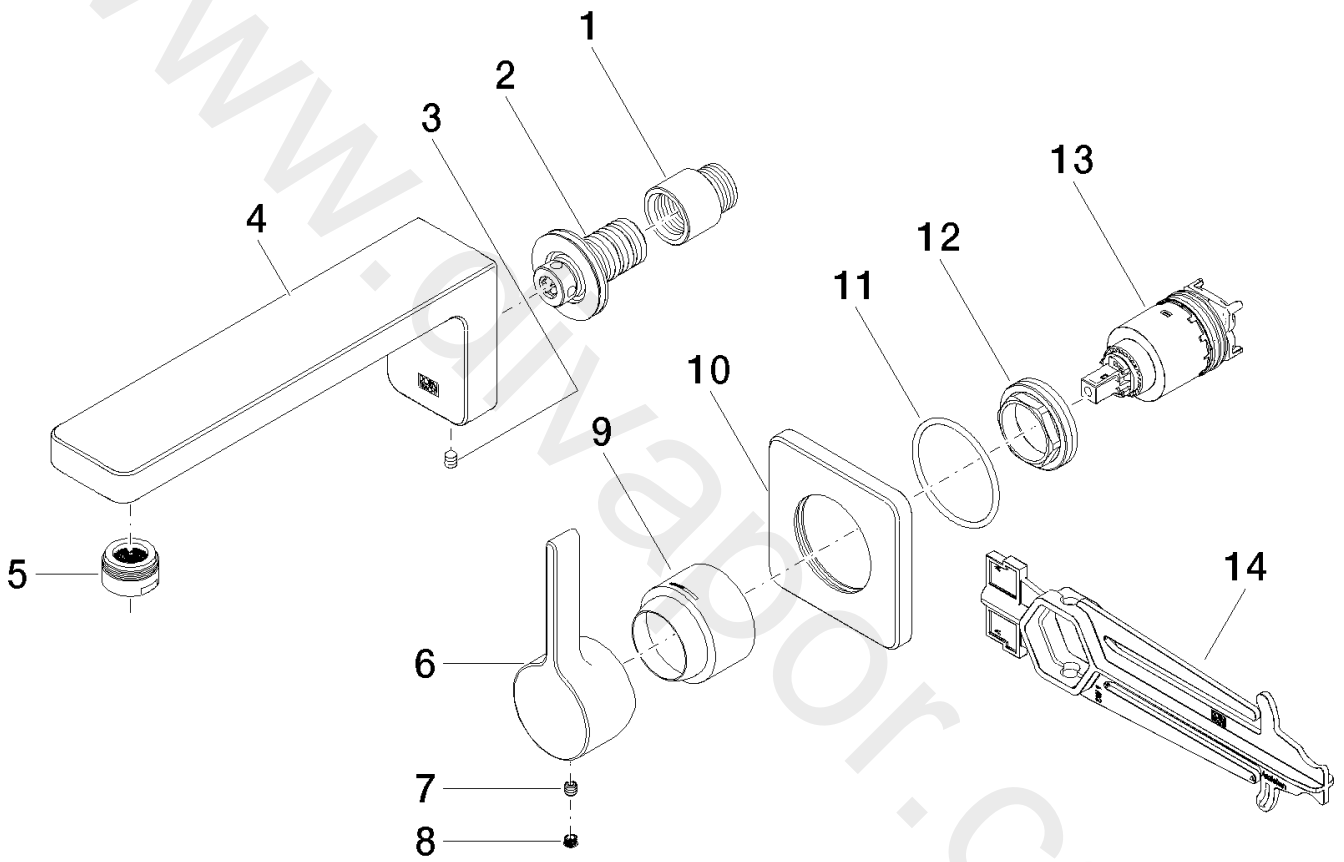

Washbasin - LULU

Wall-mounted single-lever basin mixer without pop-up waste

Article number: 36 860 710-06

Washbasin - LULU

Wall-mounted single-lever basin mixer without pop-up waste

Article number: 36 860 710-06

Spare parts list

Position	Quantity used	Item Number	Spare part	Delivery time
1	1	09 24 03 072 10 90	nipple	2
2	1	90 24 03 108 00 90	nipple set	2
3	1	04 31 11 004 00 90	pin	2
4	1	09 11 71 090 10-06	spout	10
5	1	90 23 01 118 01-06	aerator	10
6	1	09 20 71 001-06	handle	60
7	1	09 31 11 030 90	pin	2
8	1	09 31 20 109 90	plug	2
9	1	09 11 02 530-06	cover	10
10	1	09 27 71 001-06	rosette	60
11	1	09 14 10 049 90	seal	2
12	1	09 24 04 105 90	nut	2
13	1	90 15 05 064 01 90	cartridge	2
14	1	09 30 09 064 90	key	2