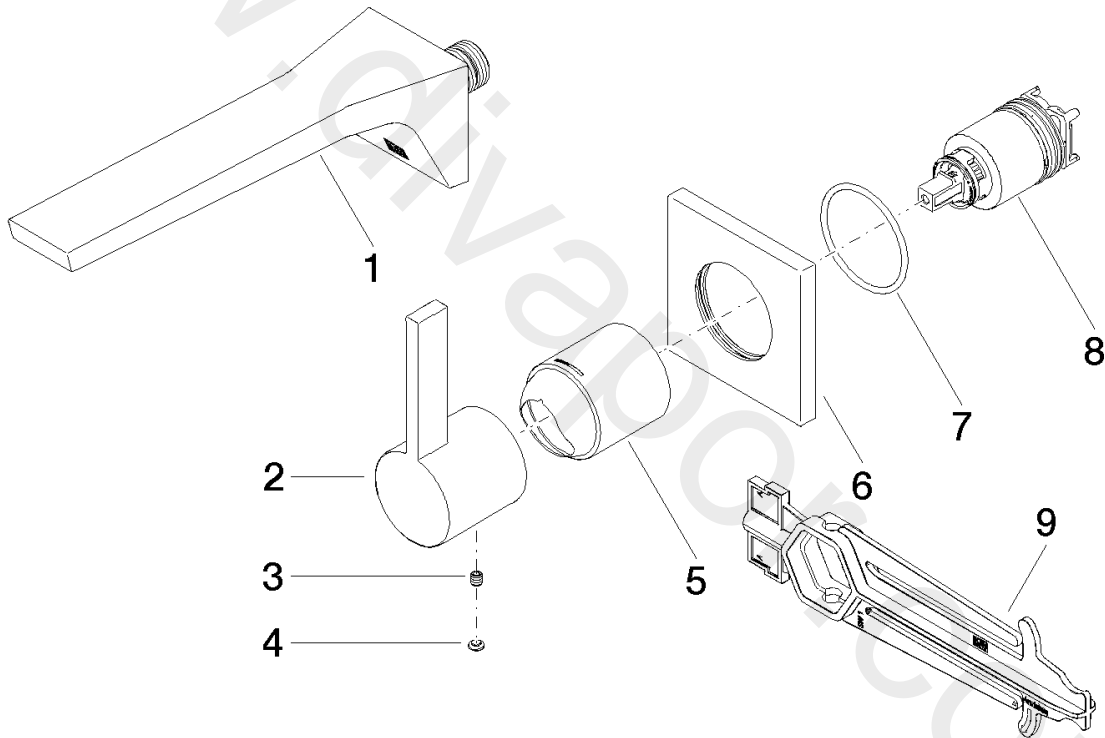

Washbasin - CL.1

Wall-mounted single-lever basin mixer without pop-up waste

Article number: 36 860 705-99

Washbasin - CL.1

Wall-mounted single-lever basin mixer without pop-up waste

Article number: 36 860 705-99

## Spare parts list

Position	Quantity used	Item Number	Spare part	Delivery time
1	1	13 800 705-99	Wall-mounted basin spout without pop-up waste	30
2	1	09 20 70 050-99	handle	30
3	1	09 31 11 030 90	pin	2
4	1	90 31 20 087 00-99	plug	30
5	1	09 11 02 288-99	cover	30
6	1	09 27 78 039-99	rosette	30
7	1	09 14 10 049 90	seal	2
8	1	90 15 05 064 01 90	cartridge	2
9	1	09 30 09 064 90	key	2