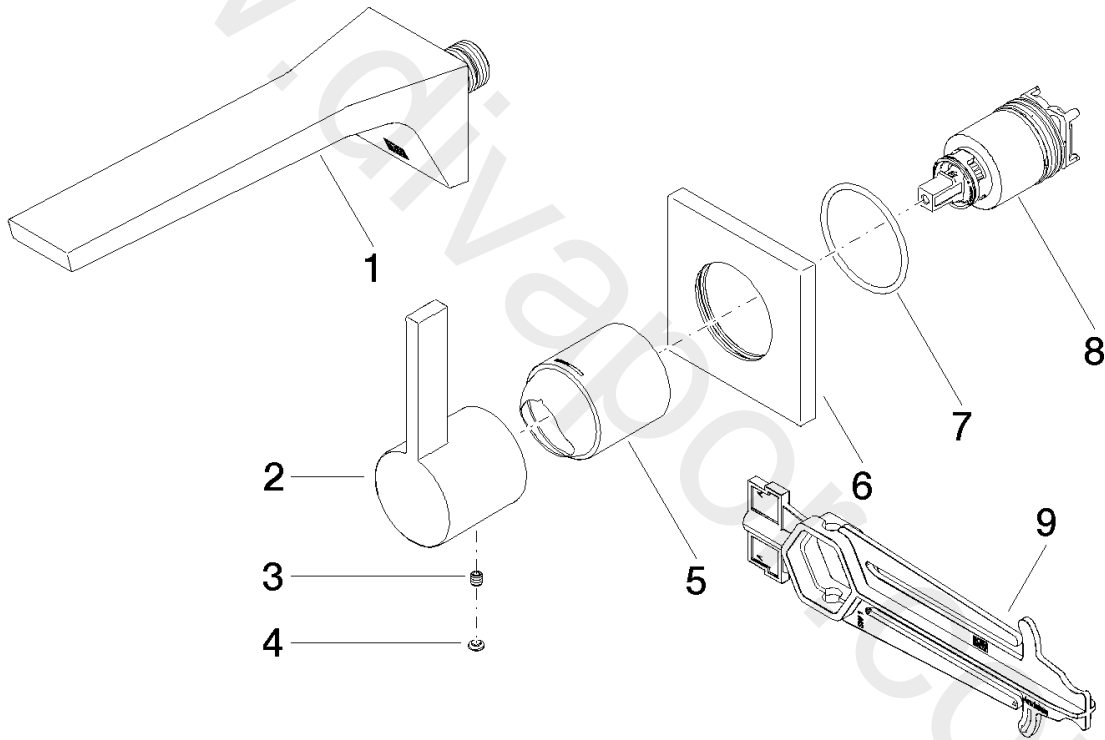

Washbasin - CL.1

Wall-mounted single-lever basin mixer without pop-up waste

Article number: 36 860 705-06

Washbasin - CL.1

Wall-mounted single-lever basin mixer without pop-up waste

Article number: 36 860 705-06

Spare parts list

Position	Quantity used	Item Number	Spare part	Delivery time
1	1	13 800 705-06	Wall-mounted basin spout without pop-up waste	10
2	1	09 20 70 050-06	handle	10
3	1	09 31 11 030 90	pin	2
4	1	90 31 20 087 00-06	plug	10
5	1	09 11 02 288-06	cover	10
6	1	09 27 78 039-06	rosette	10
7	1	09 14 10 049 90	seal	2
8	1	90 15 05 064 01 90	cartridge	2
9	1	09 30 09 064 90	key	2