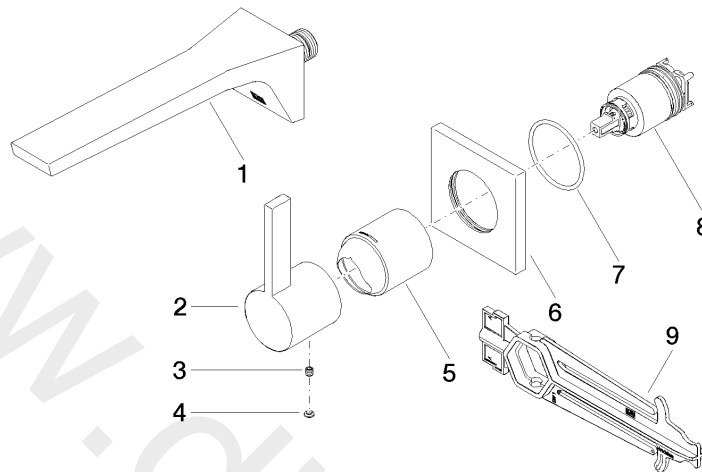

Wall-mounted single-lever basin mixer without pop-up waste

CL.1

36 860 705

- 198 mm projection
- fixed spout
- rectangular spray pattern with 40 individual jets
- hole diameter spout 37 mm
- hole diameter single-lever mixer 57 mm
- rosette 80 x 80 mm
- max. flow 4.5 l/min
- lead-free

•NOTE: Not suitable for concealed installation. Connection by means of angle valves, mounted with screws to back wall.

Required miscellaneous

Concealed wall-mounted single-lever mixer 35 860 970 90

•min. recess depth 80 mm
•max. recess depth 95 mm

36 860 705

mm [inches]

Flow rate chart

36 860 705

Spare parts list

No.	Item Number	Name	Quantity used	Delivery time
1	13 800 705-06	Wall-mounted basin spout without pop-up waste	1	10
2	09 20 70 050-06	handle	1	10
3	09 31 11 030 90	pin	1	2
4	90 31 20 087 00-06	plug	1	10
5	09 11 02 288-06	cover	1	10
6	09 27 78 039-06	rosette	1	10
7	09 14 10 049 90	seal	1	2
8	90 15 05 064 01 90	cartridge	1	2
9	09 30 09 064 90	key	1	2