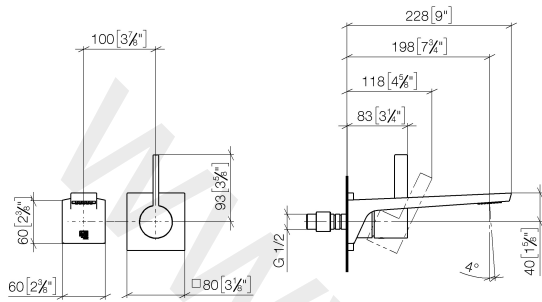

Wall-mounted single-lever basin mixer without pop-up waste

CL.1

36 860 705

- 198 mm projection
- fixed spout
- rectangular spray pattern with 40 individual jets
- hole diameter spout 37 mm
- hole diameter single-lever mixer 57 mm
- rosette 80 x 80 mm
- max. flow 4.5 l/min
- lead-free

•NOTE: Not suitable for concealed installation. Connection by means of angle valves, mounted with screws to back wall.

Required miscellaneous

Concealed wall-mounted single-lever mixer 35 860 970 90

•min. recess depth 80 mm
•max. recess depth 95 mm

36 860 705

mm [inches]

Flow rate chart

36 860 705

Spare parts list

No.	Item Number	Name	Quantity used	Delivery time
1	13 800 705-06	Wall-mounted basin spout without pop-up waste	1	10
2	09 20 70 050-06	handle	1	10
3	09 31 11 030 90	pin	1	2
4	90 31 20 087 00-06	plug	1	10
5	09 11 02 288-06	cover	1	10
6	09 27 78 039-06	rosette	1	10
7	09 14 10 049 90	seal	1	2
8	90 15 05 064 01 90	cartridge	1	2
9	09 30 09 064 90	key	1	2