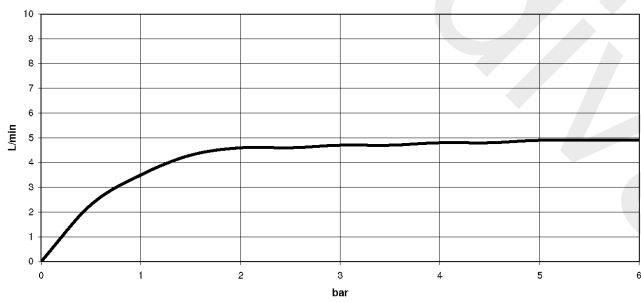

36 860 705

mm [inches]

Flow rate chart

36 860 705

Spare parts list

No.	Item Number	Name	Quantity used	Delivery time
1	13 800 705-06	Wall-mounted basin spout without pop-up waste	1	10
2	09 20 70 050-06	handle	1	10
3	09 31 11 030 90	pin	1	2
4	90 31 20 087 00-06	plug	1	10
5	09 11 02 288-06	cover	1	10
6	09 27 78 039-06	rosette	1	10
7	09 14 10 049 90	seal	1	2
8	90 15 05 064 01 90	cartridge	1	2
9	09 30 09 064 90	key	1	2