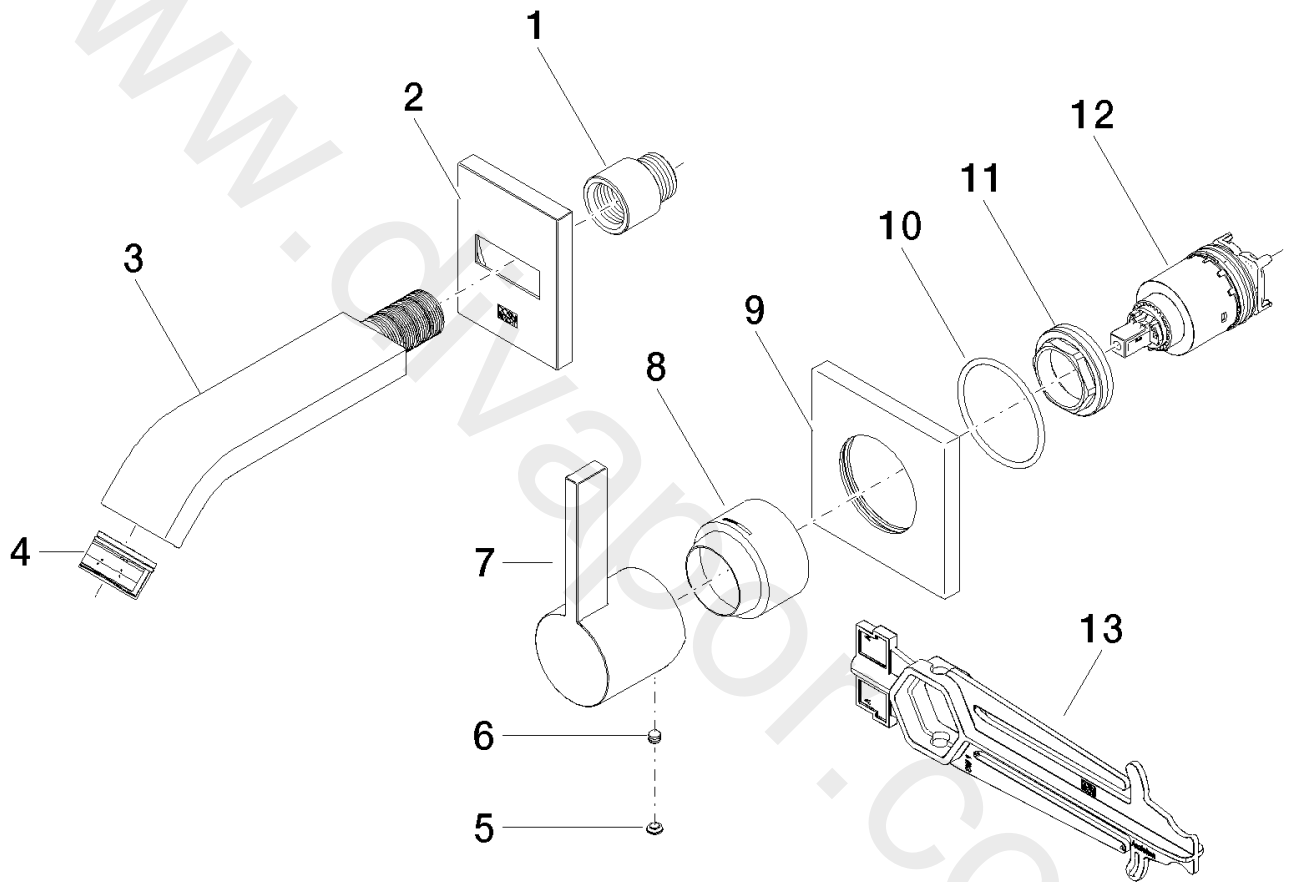

Washbasin - IMO

Wall-mounted single-lever basin mixer without pop-up waste

Article number: 36 860 670-06

Washbasin - IMO

Wall-mounted single-lever basin mixer without pop-up waste

Article number: 36 860 670-06

Spare parts list

Position	Quantity used	Item Number	Spare part	Delivery time
1	1	09 24 03 072 10 90	nipple	2
2	1	90 27 67 005 00-06	rosette	10
3	1	04 28 22 242 00-06	spout	10
4	1	90 29 03 109 00 90	aerator	2
5	1	90 31 20 087 00-06	plug	10
6	1	04 31 11 112 00 90	pin	2
7	1	09 20 67 004-06	handle	10
8	1	09 11 02 530-06	cover	10
9	1	09 27 78 039-06	rosette	10
10	1	09 14 10 049 90	seal	2
11	1	09 24 04 105 90	nut	2
12	1	90 15 05 064 01 90	cartridge	2
13	1	09 30 09 064 90	key	2