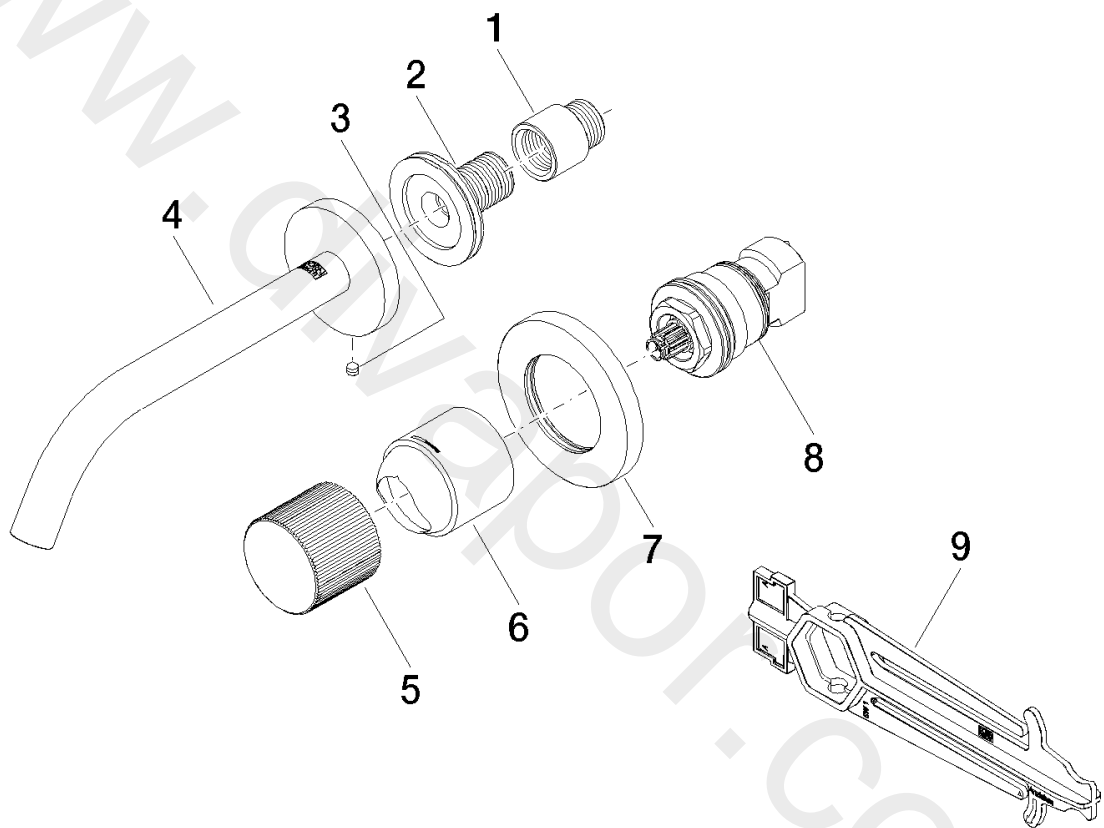

Washbasin - META

META PURE Wall-mounted single-lever basin mixer without pop-up waste

Article number: 36 860 664-33

Washbasin - META

META PURE Wall-mounted single-lever basin mixer without pop-up waste

Article number: 36 860 664-33

Spare parts list

Position	Quantity used	Item Number	Spare part	Delivery time
1	1	09 24 03 072 10 90	nipple	2
2	1	90 24 03 280 00 90	nipple	2
3	1	09 31 11 112 90	pin	60
4	1	90 28 22 323 00-33	spout	30
5	1	09 20 66 010-33	handle	30
6	1	09 11 02 389-33	cover	30
7	1	90 27 62 011 00-33	rosette	30
8	1	90 90 03 169 02 90	top	2
9	1	09 30 09 064 90	key	2