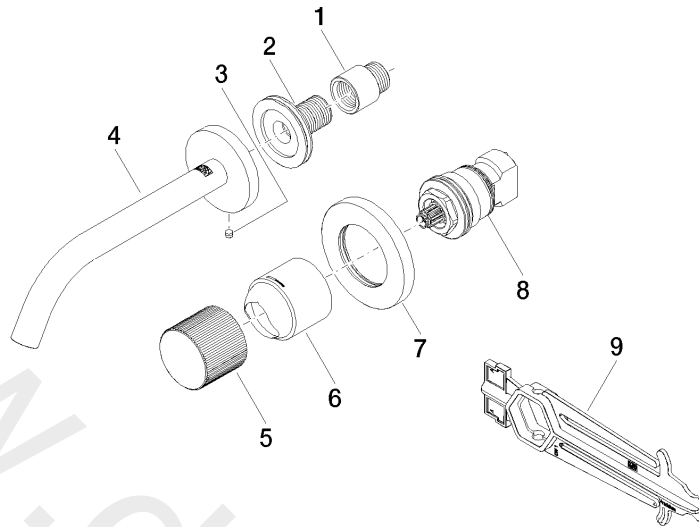

36 860 664

- 190 mm projection
- fixed spout
- circular, air-enriched flow
- hole diameter spout 37 mm
- hole diameter single-lever mixer 57 mm
- rosette for spout Ø 55mm
- rosette for mixer Ø 78mm
- max. flow 5.7 l/min
- lead-free

- min. recess depth 80 mm
- max. recess depth 95 mm

36 860 664

mm [inches]

Flow rate chart

36 860 664

Spare parts list

No.	Item Number	Name	Quantity used	Delivery time
1	09 24 03 072 10 90	nipple	1	2
2	90 24 03 280 00 90	nipple	1	2
3	09 31 11 112 90	pin	1	60
4	90 28 22 323 00-33	spout	1	30
5	09 20 66 010-33	handle	1	30
6	09 11 02 389-33	cover	1	30
7	90 27 62 011 00-33	rosette	1	30
8	90 90 03 169 02 90	top	1	2
9	09 30 09 064 90	key	1	2