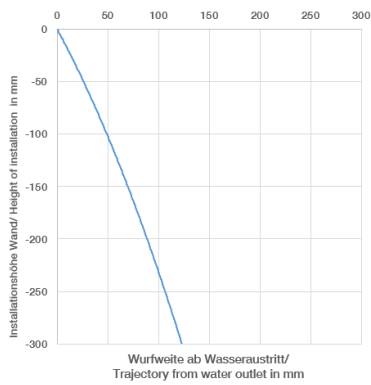

36 860 664

- 190 mm projection
- fixed spout
- circular, air-enriched flow
- hole diameter spout 37 mm
- hole diameter single-lever mixer 57 mm
- rosette for spout Ø 55mm
- rosette for mixer Ø 78mm
- max. flow 5.7 l/min
- lead-free

- min. recess depth 80 mm
- max. recess depth 95 mm

36 860 664

mm [inches]

Flow rate chart

36 860 664

Spare parts list

No.	Item Number	Name	Quantity used	Delivery time
1	09 24 03 072 10 90	nipple	1	2
2	90 24 03 280 00 90	nipple	1	2
3	09 31 11 112 90	pin	1	60
4	90 28 22 323 00-33	spout	1	30
5	09 20 66 010-33	handle	1	30
6	09 11 02 389-33	cover	1	30
7	90 27 62 011 00-33	rosette	1	30
8	90 90 03 169 02 90	top	1	2
9	09 30 09 064 90	key	1	2