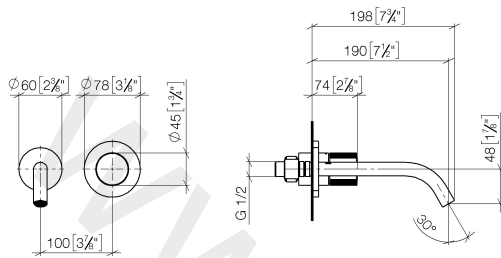

36 860 664

- 190 mm projection
- fixed spout
- circular, air-enriched flow
- hole diameter spout 37 mm
- hole diameter single-lever mixer 57 mm
- rosette for spout Ø 55mm
- rosette for mixer Ø 78mm
- max. flow 5.7 l/min
- lead-free

- min. recess depth 80 mm
- max. recess depth 95 mm

36 860 664

mm [inches]

Flow rate chart

36 860 664

Spare parts list

No.	Item Number	Name	Quantity used	Delivery time
1	09 24 03 072 10 90	nipple	1	2
2	90 24 03 280 00 90	nipple	1	2
3	09 31 11 112 90	pin	1	60
4	90 28 22 323 00-33	spout	1	30
5	09 20 66 010-33	handle	1	30
6	09 11 02 389-33	cover	1	30
7	90 27 62 011 00-33	rosette	1	30
8	90 90 03 169 02 90	top	1	2
9	09 30 09 064 90	key	1	2