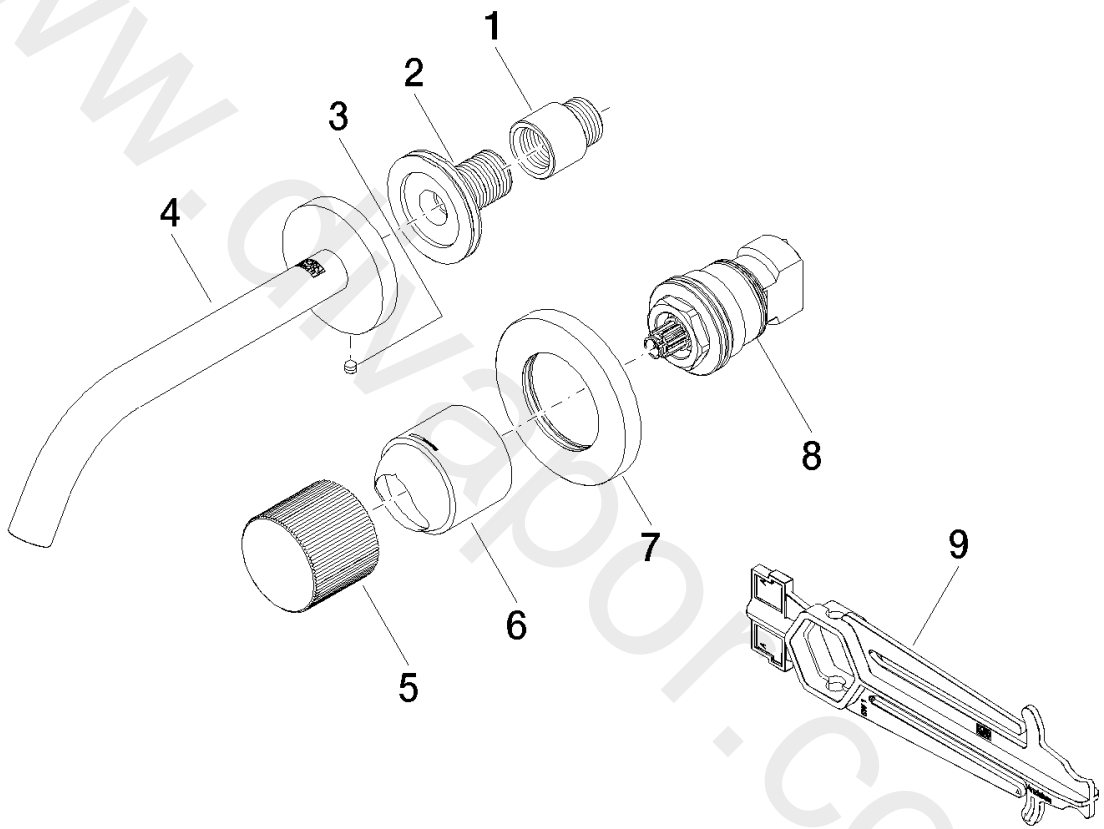

Washbasin - META

META PURE Wall-mounted single-lever basin mixer without pop-up waste

Article number: 36 860 664-06

Washbasin - META

META PURE Wall-mounted single-lever basin mixer without pop-up waste

Article number: 36 860 664-06

Spare parts list

Position	Quantity used	Item Number	Spare part	Delivery time
1	1	09 24 03 072 10 90	nipple	2
2	1	90 24 03 280 00 90	nipple	2
3	1	09 31 11 112 90	pin	60
4	1	90 28 22 323 00-06	spout	10
5	1	09 20 66 010-06	handle	10
6	1	09 11 02 389-06	cover	10
7	1	90 27 62 011 00-06	rosette	10
8	1	90 90 03 169 02 90	top	2
9	1	09 30 09 064 90	key	2