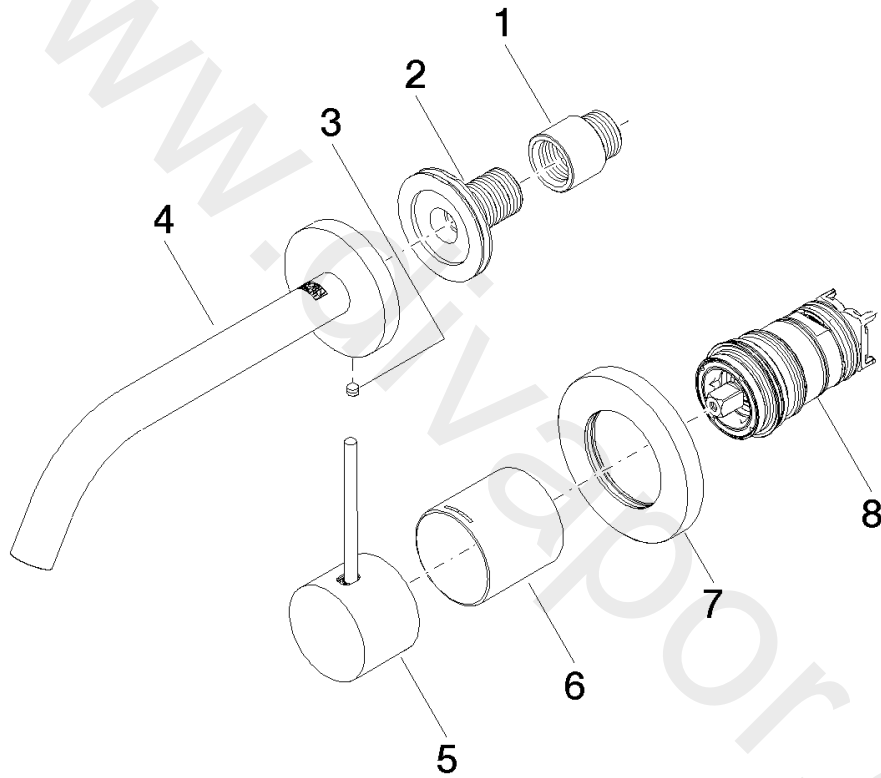

Washbasin - META

META SLIM Wall-mounted single-lever basin mixer without pop-up waste

Article number: 36 860 662-06

Washbasin - META

META SLIM Wall-mounted single-lever basin mixer without pop-up waste

Article number: 36 860 662-06

Spare parts list

Position	Quantity used	Item Number	Spare part	Delivery time
1	1	09 24 03 072 10 90	nipple	2
2	1	90 24 03 280 00 90	nipple	2
3	1	09 31 11 112 90	pin	60
4	1	90 28 22 323 00-06	spout	10
5	1	90 20 66 022 00-06	handle	10
6	1	09 11 02 336-06	sleeve	10
7	1	90 27 62 011 00-06	rosette	10
8	1	90 15 05 044 02 90	cartridge	2