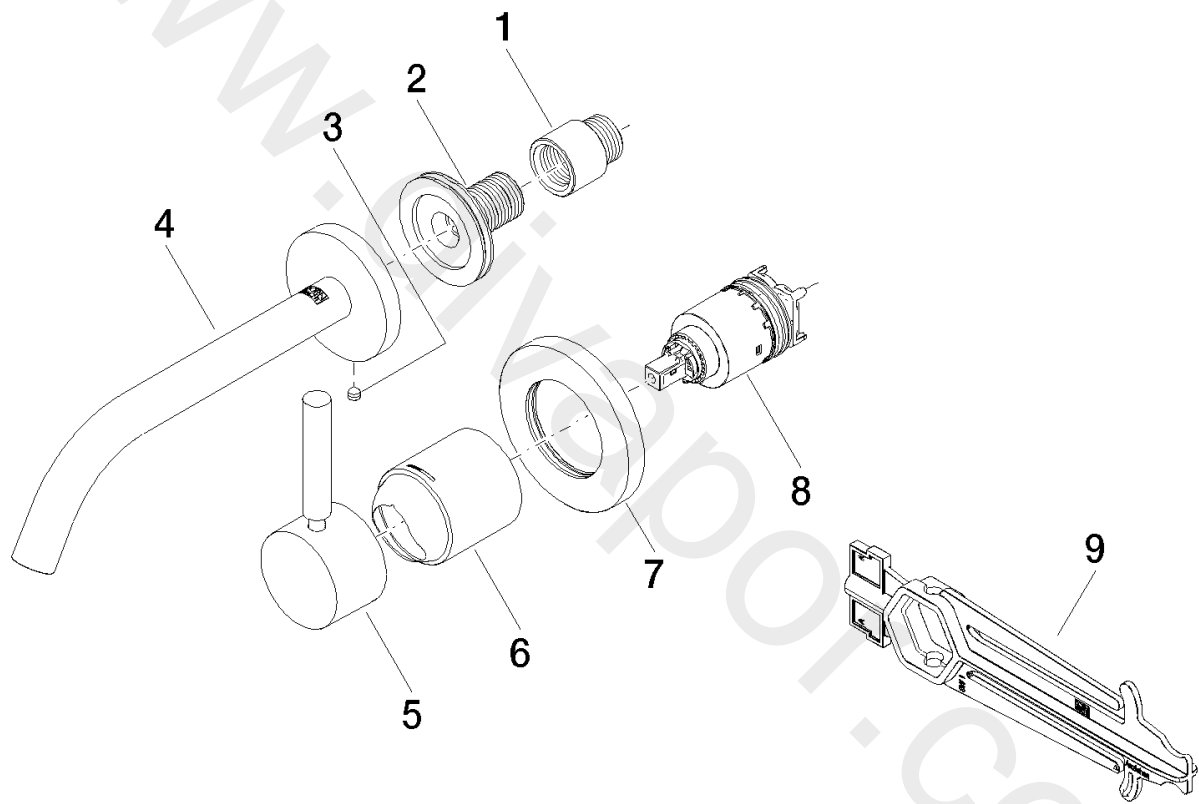

Washbasin - META

Wall-mounted single-lever basin mixer without pop-up waste

Article number: 36 860 660-33

Washbasin - META

Wall-mounted single-lever basin mixer without pop-up waste

Article number: 36 860 660-33

Spare parts list

Position	Quantity used	Item Number	Spare part	Delivery time
1	1	09 24 03 072 10 90	nipple	2
2	1	90 24 03 280 00 90	nipple	2
3	1	09 31 11 112 90	pin	60
4	1	90 28 22 323 00-33	spout	30
5	1	90 20 66 007 00-33	handle	30
6	1	09 11 02 288-33	cover	30
7	1	90 27 62 011 00-33	rosette	30
8	1	90 15 05 064 01 90	cartridge	2
9	1	09 30 09 064 90	key	2