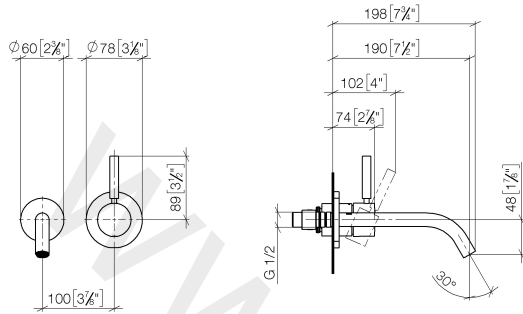

Wall-mounted single-lever basin mixer without pop-up waste

META

36 860 660

- 190 mm projection
- fixed spout
- circular, air-enriched flow
- hole diameter spout 37 mm
- hole diameter single-lever mixer 57 mm
- rosette for spout Ø 55mm
- rosette for mixer Ø 78mm
- max. flow 5.7 l/min
- lead-free

•NOTE:Not suitable for concealed installation.Connection by means of angle valves, mounted with screws to back wall.

Required miscellaneous

Concealed wall-mounted single-lever mixer 35 860 970 90

•min. recess depth 80 mm
•max. recess depth 95 mm

36 860 660

mm [inches]

Flow rate chart

36 860 660

Spare parts list

No.	Item Number	Name	Quantity used	Delivery time
1	09 24 03 072 10 90	nipple	1	2
2	90 24 03 280 00 90	nipple	1	2
3	09 31 11 112 90	pin	1	60
4	90 28 22 323 00-33	spout	1	30
5	90 20 66 007 00-33	handle	1	30
6	09 11 02 288-33	cover	1	30
7	90 27 62 011 00-33	rosette	1	30
8	90 15 05 064 01 90	cartridge	1	2
9	09 30 09 064 90	key	1	2