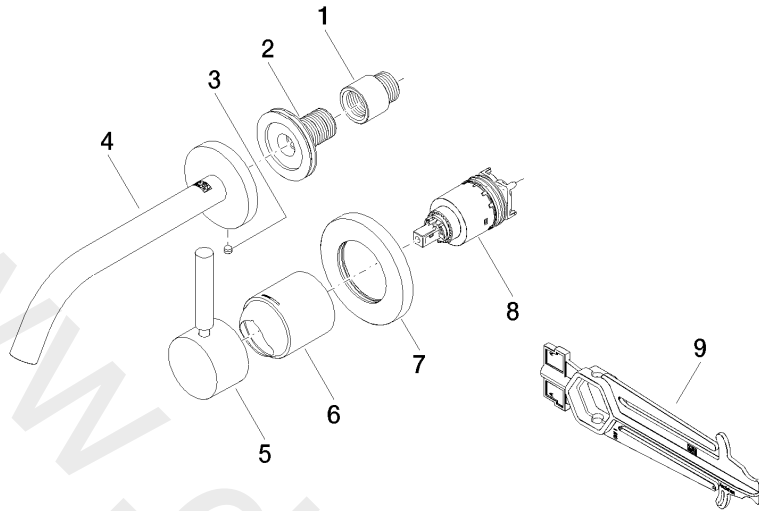

Wall-mounted single-lever basin mixer without pop-up waste

META

36 860 660

- 190 mm projection
- fixed spout
- circular, air-enriched flow
- hole diameter spout 37 mm
- hole diameter single-lever mixer 57 mm
- rosette for spout Ø 55mm
- rosette for mixer Ø 78mm
- max. flow 5.7 l/min
- lead-free

•NOTE:Not suitable for concealed installation.Connection by means of angle valves, mounted with screws to back wall.

Required miscellaneous

Concealed wall-mounted single-lever mixer 35 860 970 90

•min. recess depth 80 mm
•max. recess depth 95 mm

36 860 660

mm [inches]

Flow rate chart

36 860 660

Spare parts list

No.	Item Number	Name	Quantity used	Delivery time
1	09 24 03 072 10 90	nipple	1	2
2	90 24 03 280 00 90	nipple	1	2
3	09 31 11 112 90	pin	1	60
4	90 28 22 323 00-33	spout	1	30
5	90 20 66 007 00-33	handle	1	30
6	09 11 02 288-33	cover	1	30
7	90 27 62 011 00-33	rosette	1	30
8	90 15 05 064 01 90	cartridge	1	2
9	09 30 09 064 90	key	1	2