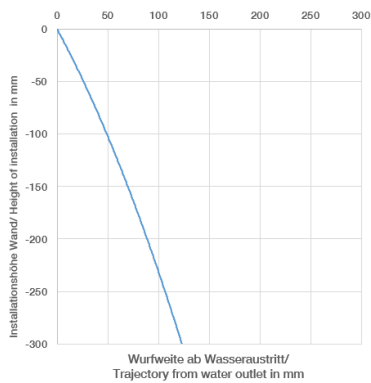

Wall-mounted single-lever basin mixer without pop-up waste

META

36 860 660

- 190 mm projection
- fixed spout
- circular, air-enriched flow
- hole diameter spout 37 mm
- hole diameter single-lever mixer 57 mm
- rosette for spout Ø 55mm
- rosette for mixer Ø 78mm
- max. flow 5.7 l/min
- lead-free

•NOTE:Not suitable for concealed installation.Connection by means of angle valves, mounted with screws to back wall.

Required miscellaneous

Concealed wall-mounted single-lever mixer 35 860 970 90

•min. recess depth 80 mm
•max. recess depth 95 mm

36 860 660

mm [inches]

Flow rate chart

36 860 660

Spare parts list

No.	Item Number	Name	Quantity used	Delivery time
1	09 24 03 072 10 90	nipple	1	2
2	90 24 03 280 00 90	nipple	1	2
3	09 31 11 112 90	pin	1	60
4	90 28 22 323 00-33	spout	1	30
5	90 20 66 007 00-33	handle	1	30
6	09 11 02 288-33	cover	1	30
7	90 27 62 011 00-33	rosette	1	30
8	90 15 05 064 01 90	cartridge	1	2
9	09 30 09 064 90	key	1	2