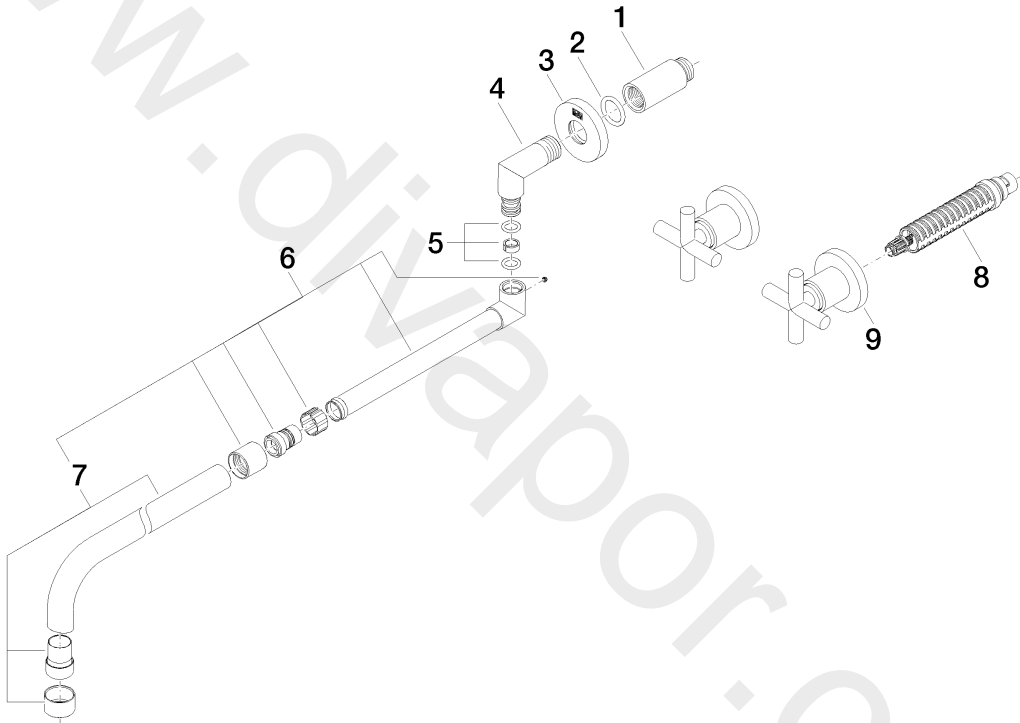

Kitchen - TARA

Wall-mounted sink mixer with extending spout - Brushed Dark Platinum

Article number: 36 819 892-99

Kitchen - TARA

Wall-mounted sink mixer with extending spout - Brushed Dark Platinum

Article number: 36 819 892-99

Spare parts list

Position	Quantity used	Item Number	Spare part	Delivery time
1	1	09 24 03 081 10 90	extension	2
2	1	09 14 10 026 90	seal	2
3	1	09 27 22 501-99	rosette	30
4	1	09 11 03 013 10-99	connection	30
5	1	90 14 15 020 00 90	gasket kit	2
6	1	04 28 25 077 10-99	spout	30
7	1	90 28 25 076 00-99	spout	30
8	2	90 90 03 157 00 90	top	2
9	2	36 310 892-99	connection	30