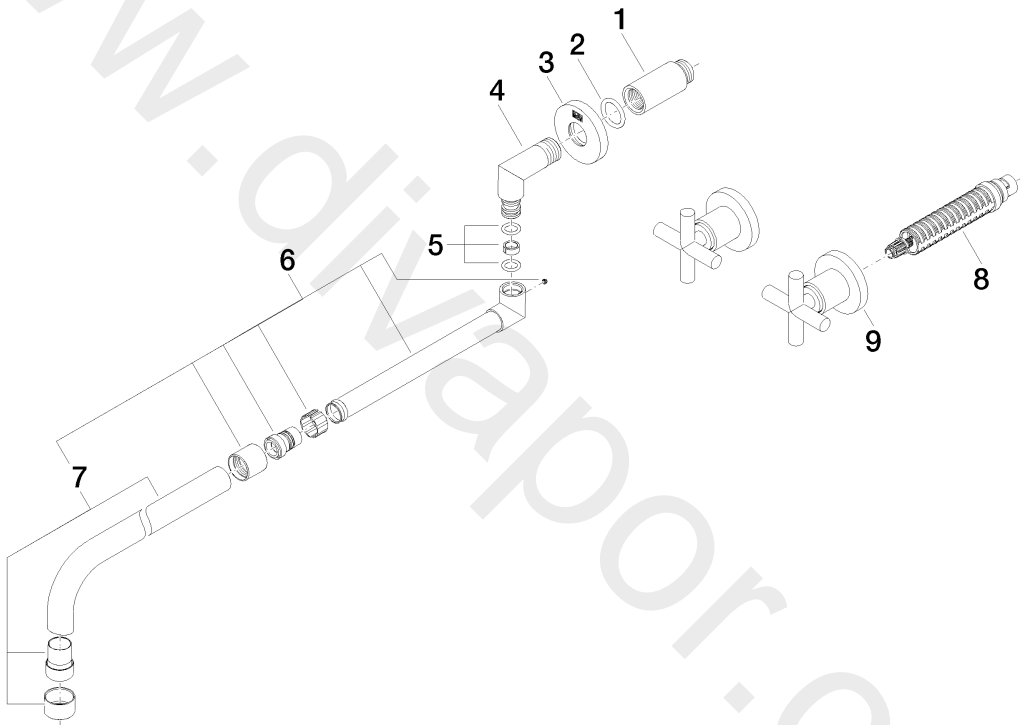

Kitchen - TARA

Wall-mounted sink mixer with extending spout - Platinum

Article number: 36 819 892-08

Kitchen - TARA

Wall-mounted sink mixer with extending spout - Platinum

Article number: 36 819 892-08

Spare parts list

Position	Quantity used	Item Number	Spare part	Delivery time
1	1	09 24 03 081 10 90	extension	2
2	1	09 14 10 026 90	seal	2
3	1	09 27 22 501-08	rosette	20
4	1	09 11 03 013 10-08	connection	20
5	1	90 14 15 020 00 90	gasket kit	2
6	1	04 28 25 077 10-08	spout	60
7	1	90 28 25 076 00-08	spout	20
8	2	90 90 03 157 00 90	top	2
9	2	36 310 892-08	connection	20