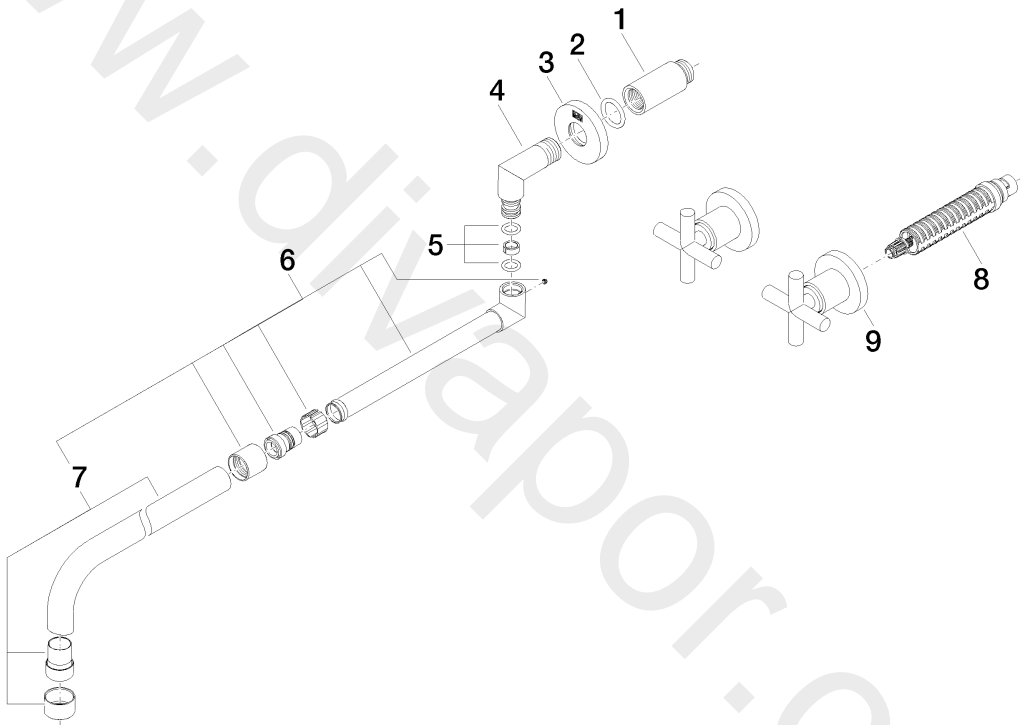

Kitchen - TARA

Wall-mounted sink mixer with extending spout - Brushed Platinum

Article number: 36 819 892-06

Kitchen - TARA

Wall-mounted sink mixer with extending spout - Brushed Platinum

Article number: 36 819 892-06

Spare parts list

Position	Quantity used	Item Number	Spare part	Delivery time
1	1	09 24 03 081 10 90	extension	2
2	1	09 14 10 026 90	seal	2
3	1	09 27 22 501-06	rosette	10
4	1	09 11 03 013 10-06	connection	10
5	1	90 14 15 020 00 90	gasket kit	2
6	1	04 28 25 077 10-06	spout	10
7	1	90 28 25 076 00-06	spout	10
8	2	90 90 03 157 00 90	top	2
9	2	36 310 892-06	connection	10