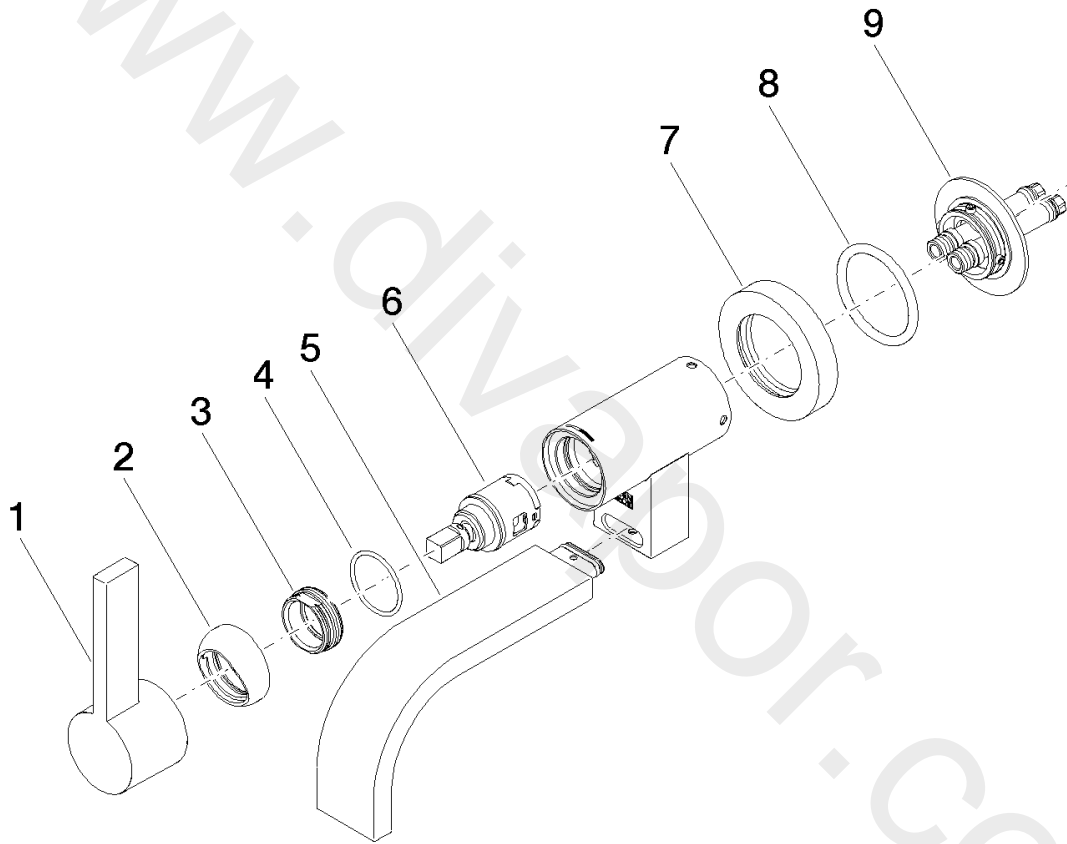

Washbasin - MEM

Wall-mounted single-lever basin mixer without pop-up waste

Article number: 36 805 782-99

Washbasin - MEM

Wall-mounted single-lever basin mixer without pop-up waste

Article number: 36 805 782-99

Spare parts list

Position	Quantity used	Item Number	Spare part	Delivery time
1	1	90 20 87 003 00-99	handle	-
2	1	09 28 30 043-99	cover	30
3	1	09 24 04 266 90	nut	2
4	1	09 14 10 120 90	seal	2
5	1	90 28 22 361 00-99	spout	-
6	1	90 15 05 042 00 90	cartridge	2
7	1	09 27 89 004-99	rosette	30
8	1	09 14 10 041 90	seal	2
9	1	90 30 11 296 00 90	flange	2