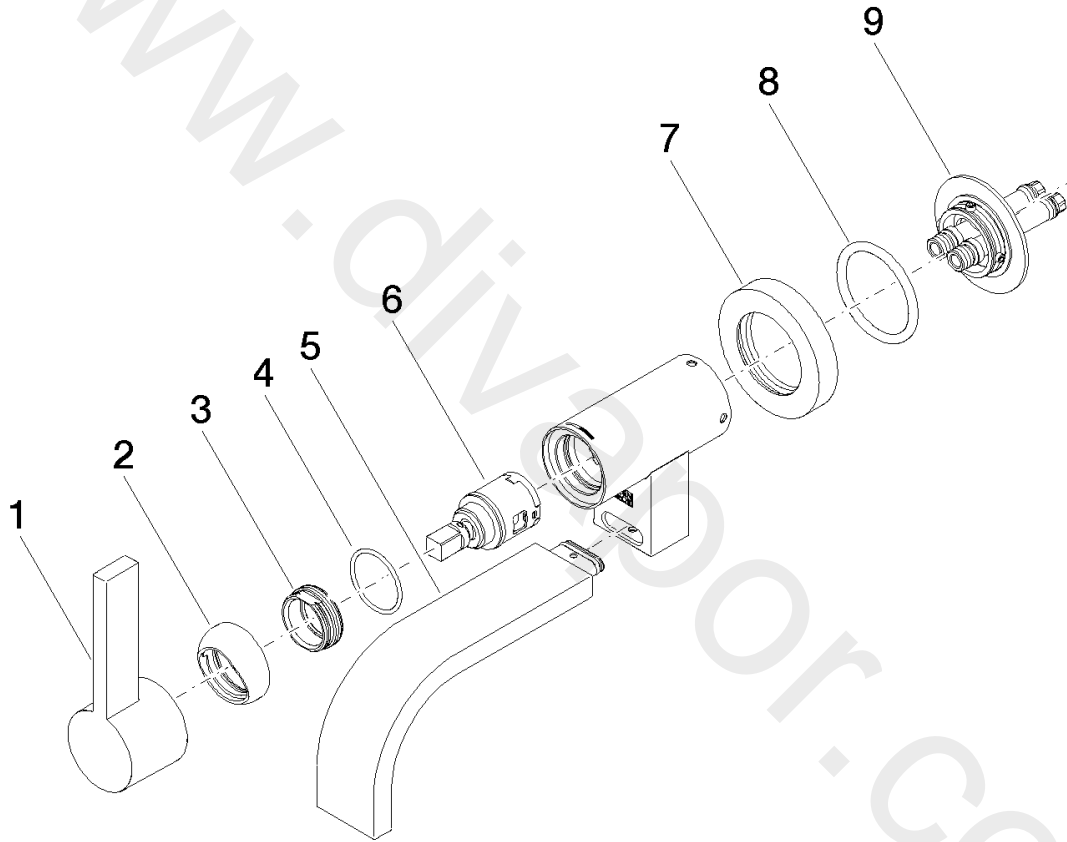

Washbasin - MEM

Wall-mounted single-lever basin mixer without pop-up waste

Article number: 36 805 782-08

Washbasin - MEM

Wall-mounted single-lever basin mixer without pop-up waste

Article number: 36 805 782-08

Spare parts list

Position	Quantity used	Item Number	Spare part	Delivery time
1	1	90 20 87 003 00-08	handle	-
2	1	09 28 30 043-08	cover	20
3	1	09 24 04 266 90	nut	2
4	1	09 14 10 120 90	seal	2
5	1	90 28 22 361 00-08	spout	-
6	1	90 15 05 042 00 90	cartridge	2
7	1	09 27 89 004-08	rosette	20
8	1	09 14 10 041 90	seal	2
9	1	90 30 11 296 00 90	flange	2