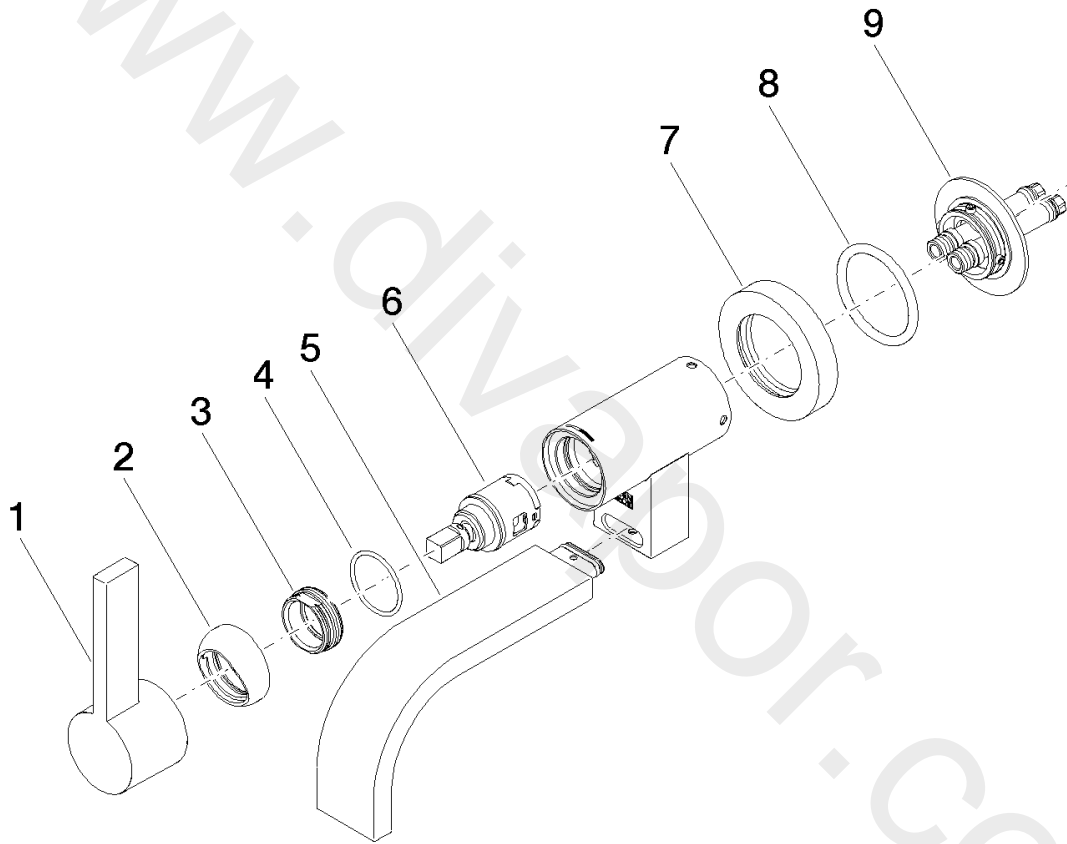

Washbasin - MEM

Wall-mounted single-lever basin mixer without pop-up waste

Article number: 36 805 782-08

Washbasin - MEM

Wall-mounted single-lever basin mixer without pop-up waste

Article number: 36 805 782-08

Spare parts list

Position	Quantity used	Item Number	Spare part	Delivery time
1	1	90 20 87 003 00-08	handle	-
2	1	09 28 30 043-08	cover	20
3	1	09 24 04 266 90	nut	2
4	1	09 14 10 120 90	seal	2
5	1	90 28 22 361 00-08	spout	-
6	1	90 15 05 042 00 90	cartridge	2
7	1	09 27 89 004-08	rosette	20
8	1	09 14 10 041 90	seal	2
9	1	90 30 11 296 00 90	flange	2