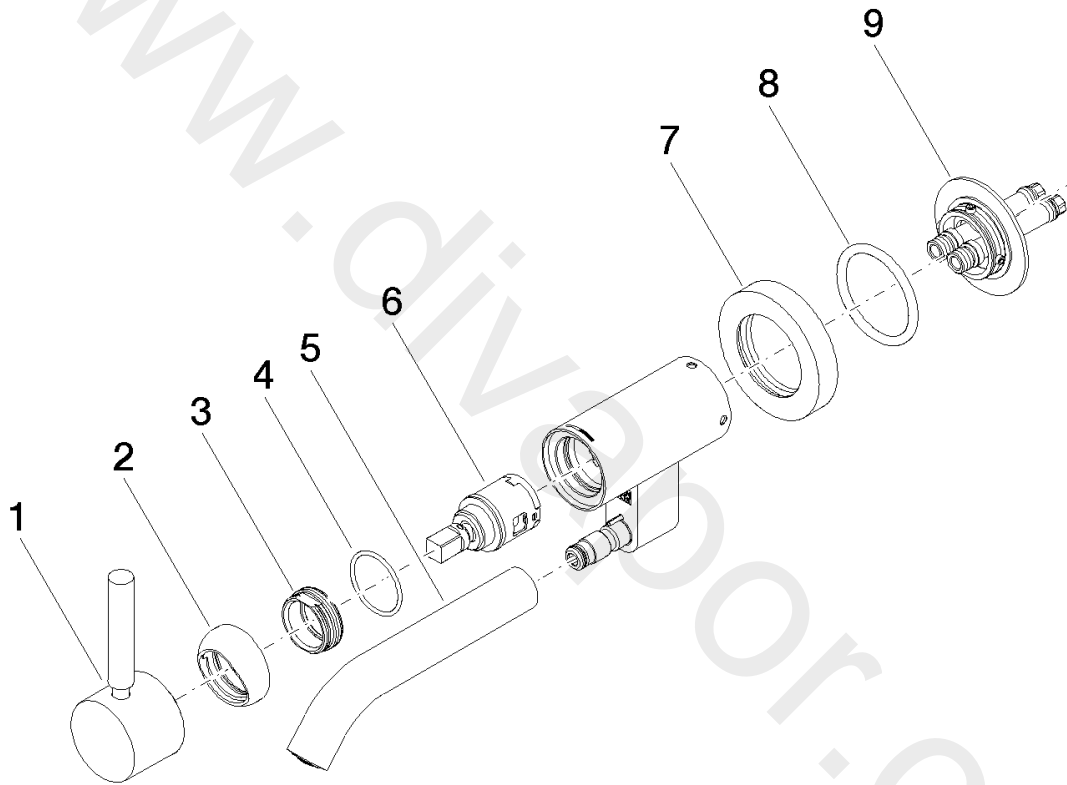

Washbasin - META

Wall-mounted single-lever basin mixer without pop-up waste

Article number: 36 805 660-33

Washbasin - META

Wall-mounted single-lever basin mixer without pop-up waste

Article number: 36 805 660-33

## Spare parts list

Position	Quantity used	Item Number	Spare part	Delivery time
1	1	90 20 66 030 00-33	handle	30
2	1	09 28 30 043-33	cover	30
3	1	09 24 04 266 90	nut	2
4	1	09 14 10 120 90	seal	2
5	1	90 11 06 217 00-33	spout	30
6	1	90 15 05 042 00 90	cartridge	2
7	1	09 27 89 004-33	rosette	30
8	1	09 14 10 041 90	seal	2
9	1	90 30 11 296 00 90	flange	2